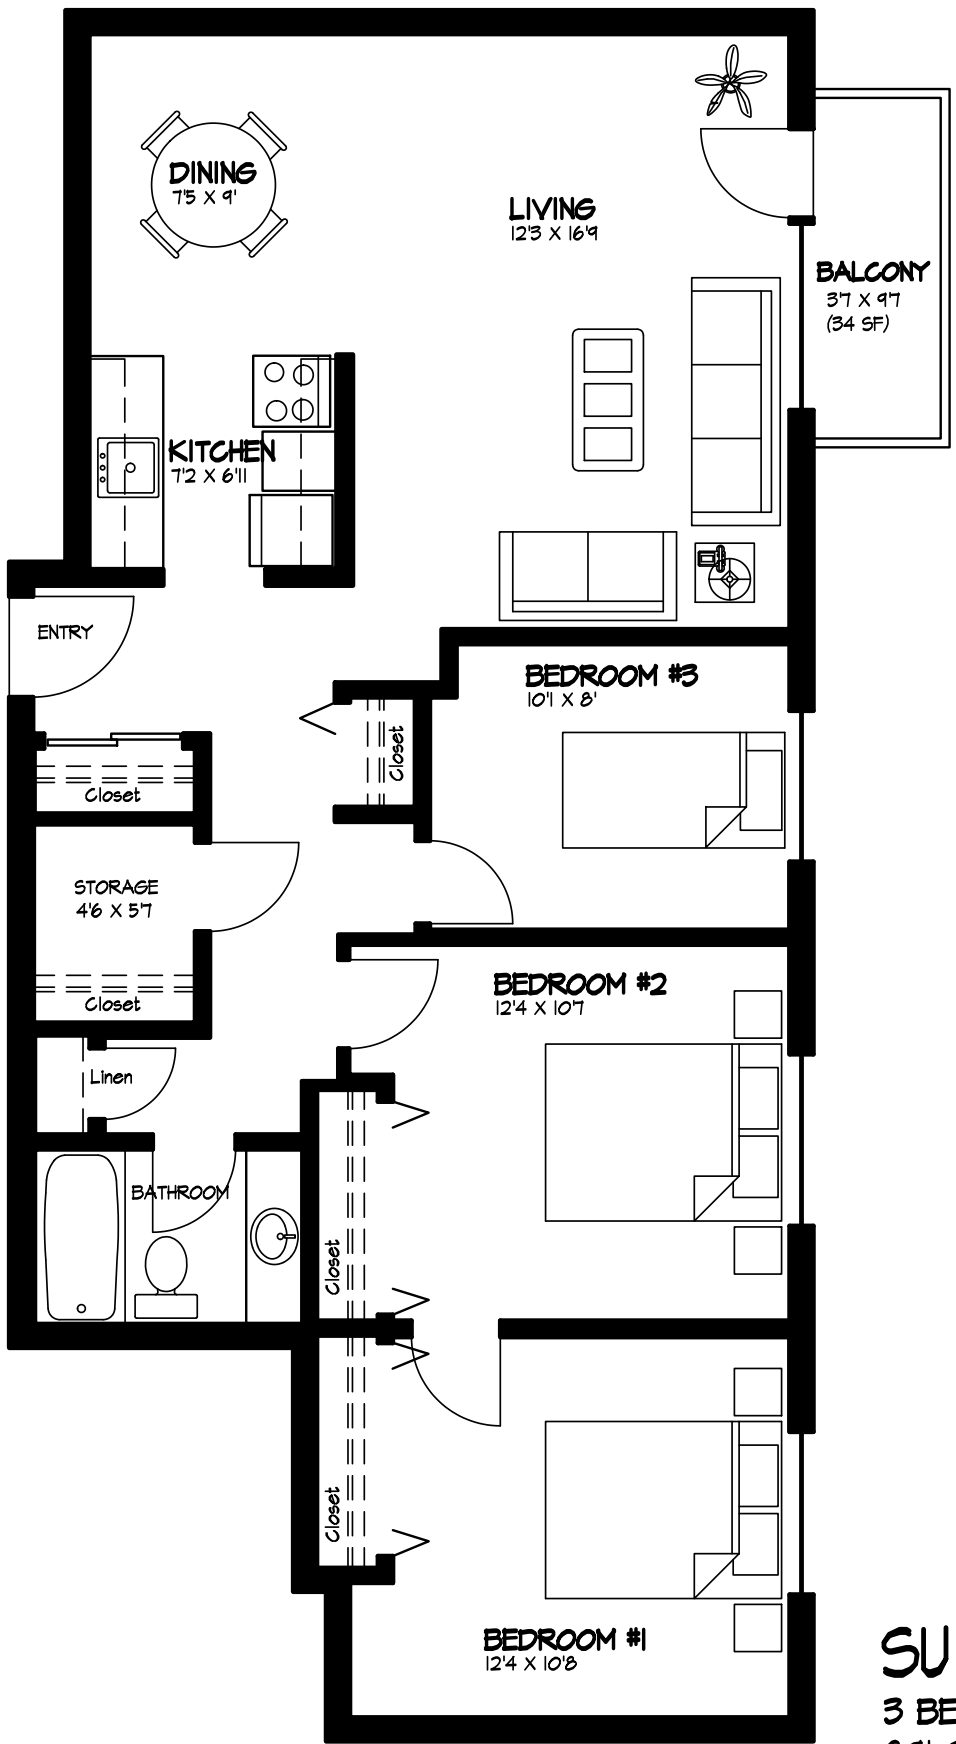

Westmore 10820 - 114 Street Edmonton AB

**SUITE #9**  
3 BEDROOM  
891 Square Feet  
Balcony 34 Square Feet