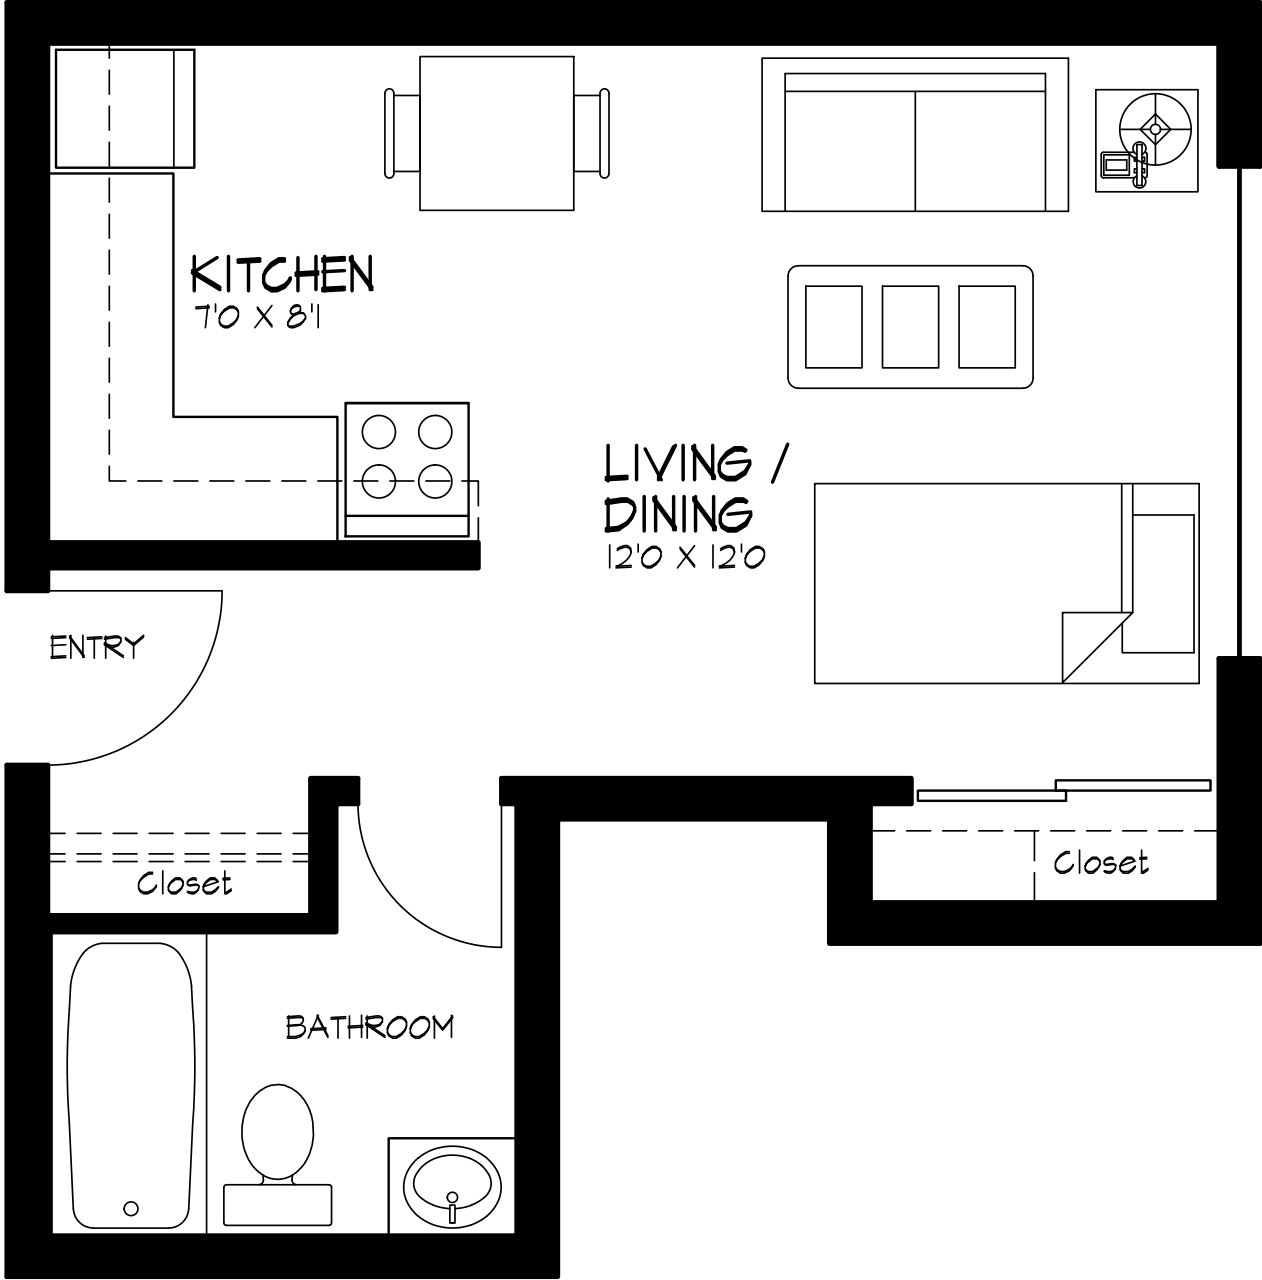

Wellington 10730 - 111 Street Edmonton AB

**SUITE #108**  
BACHELOR  
295 Square Feet