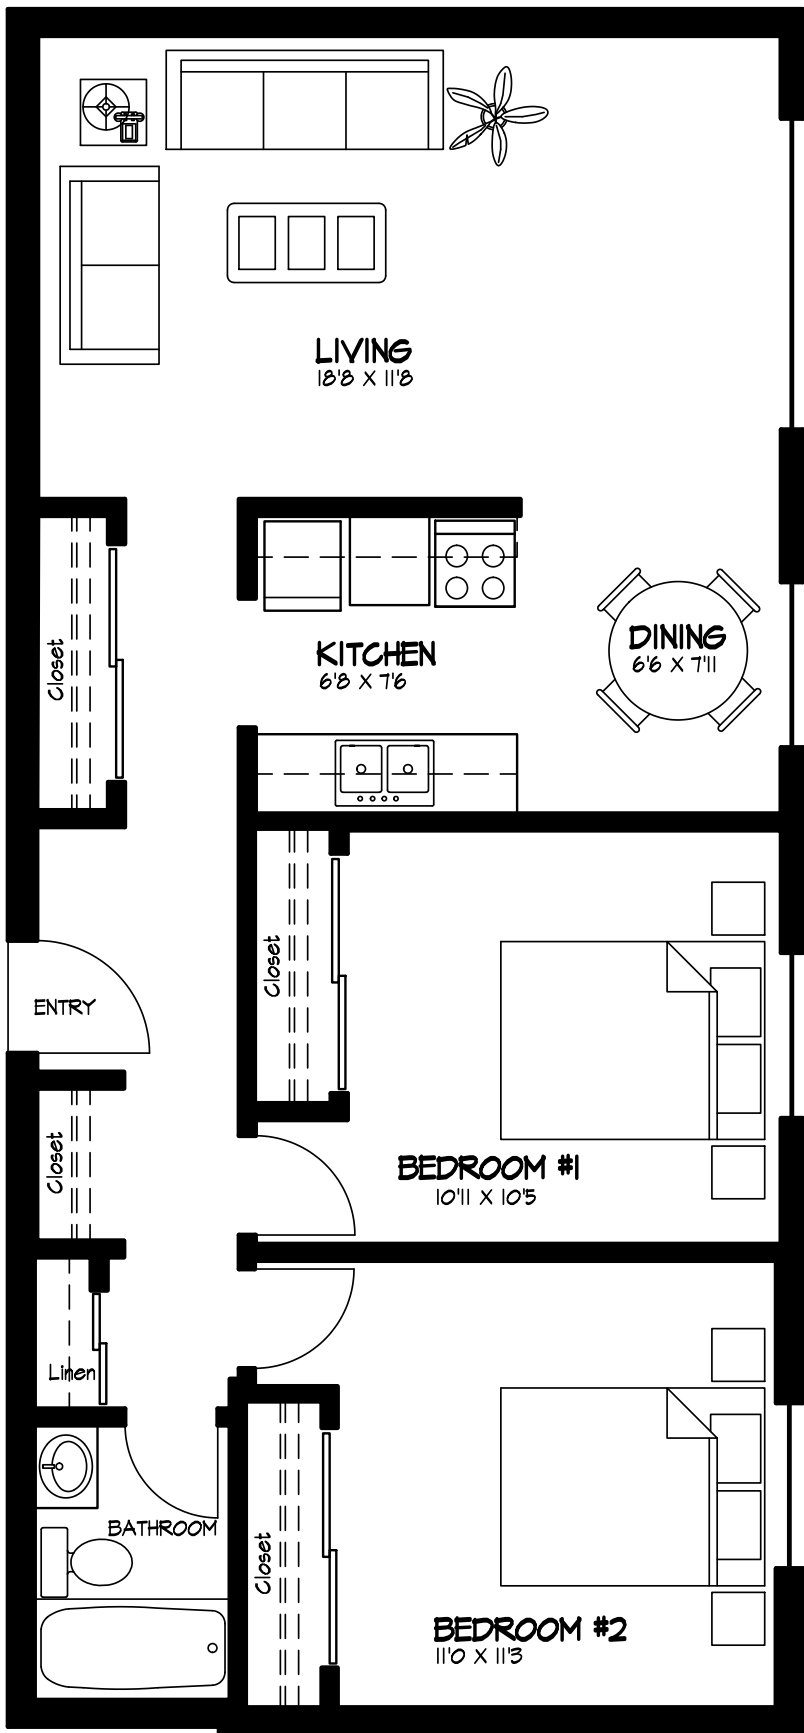

Wellington 10730 - 111 Street Edmonton AB

SUITE #302
2 BEDROOM
785 Square Feet