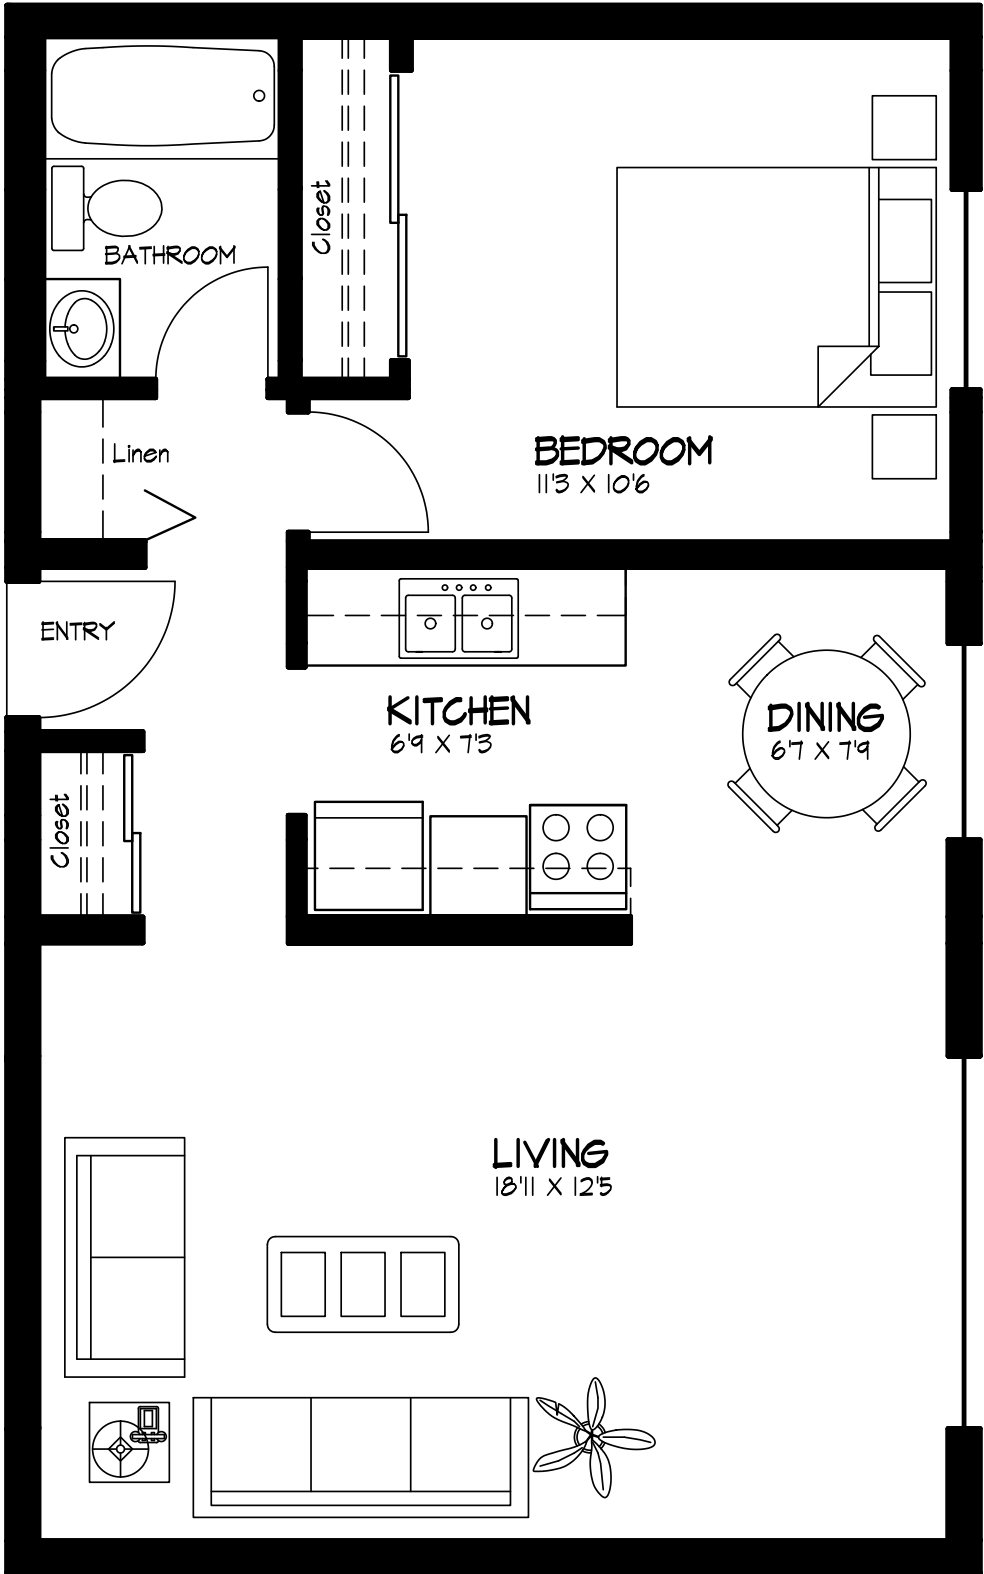

Wellington 10730 - III Street Edmonton AB

SUITE #103
1 BEDROOM
588 Square Feet