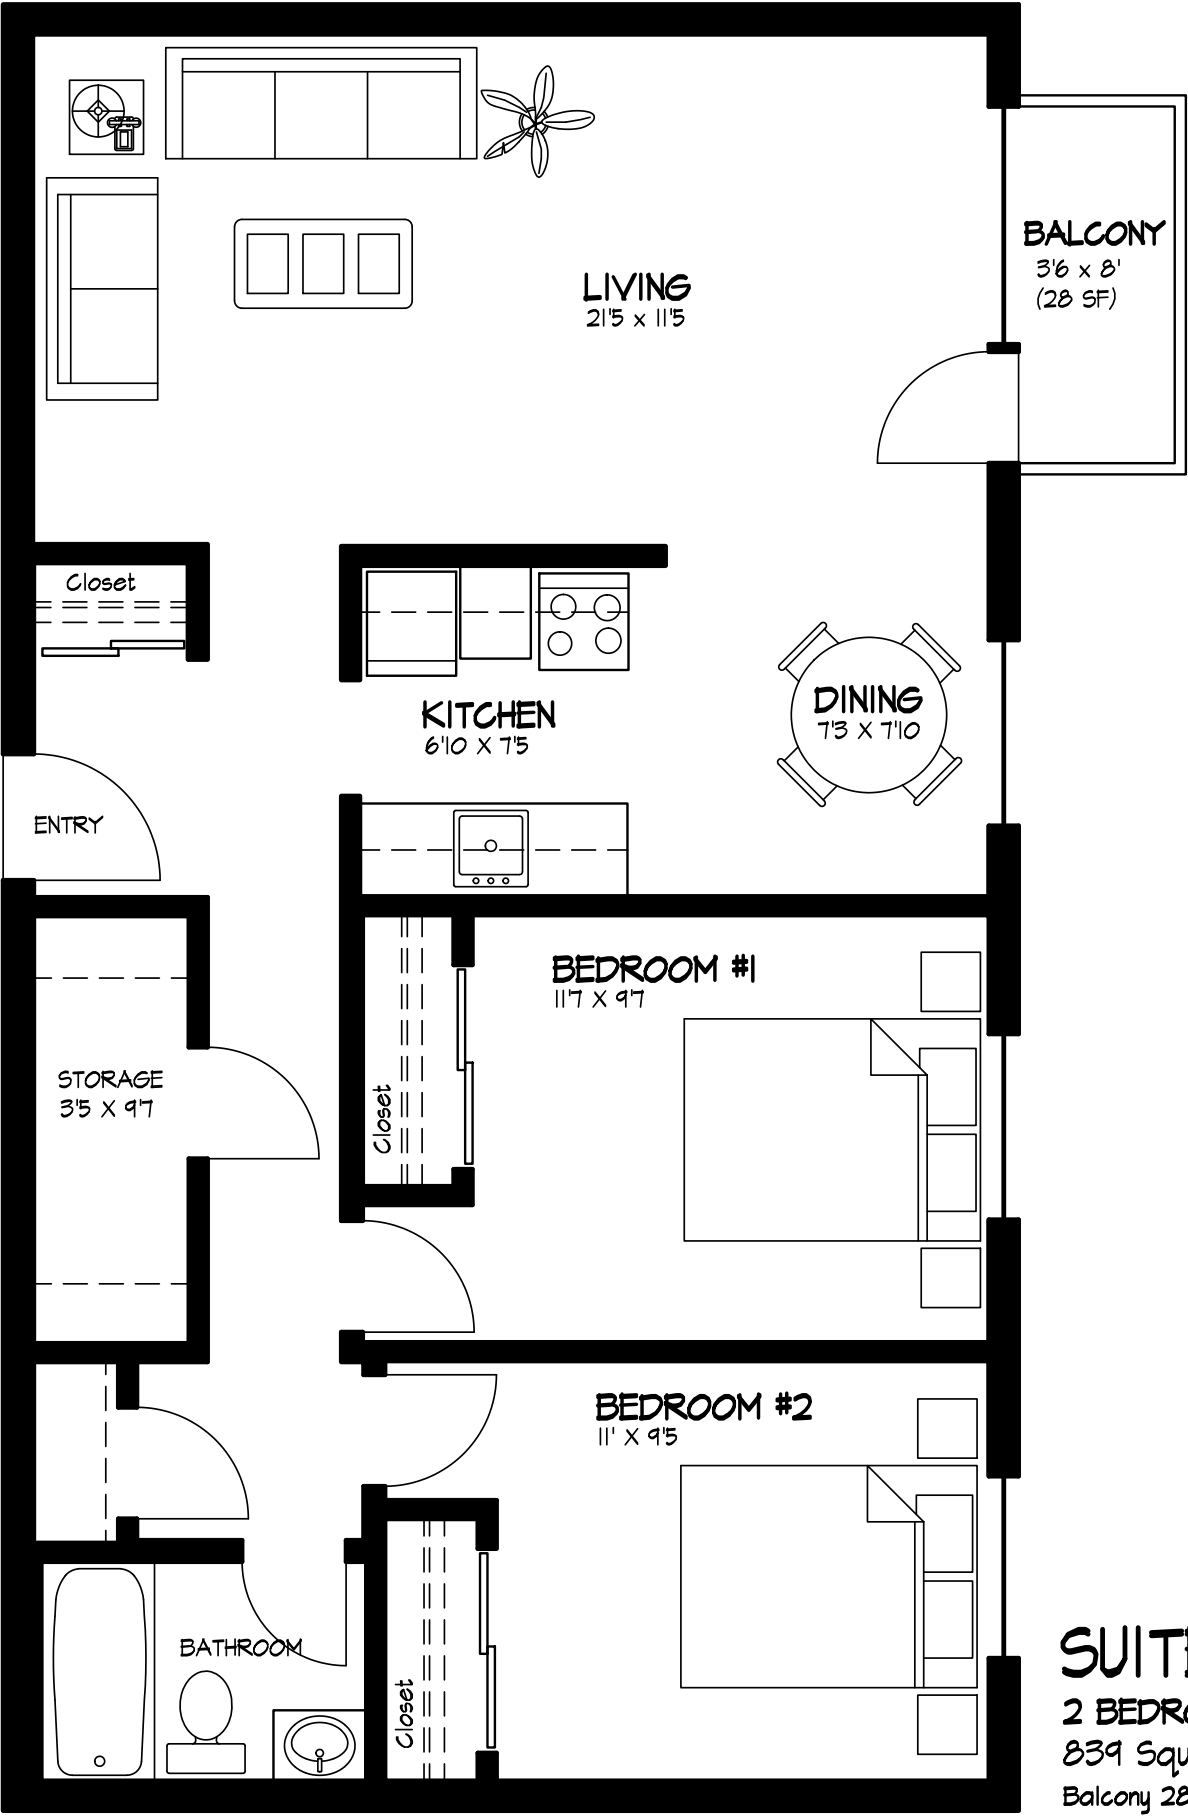

Vista Green 10610 - 115 Street Edmonton AB

SUITE #22
2 BEDROOM
839 Square Feet
Balcony 28 Square Feet

KD DRAFTING LTD