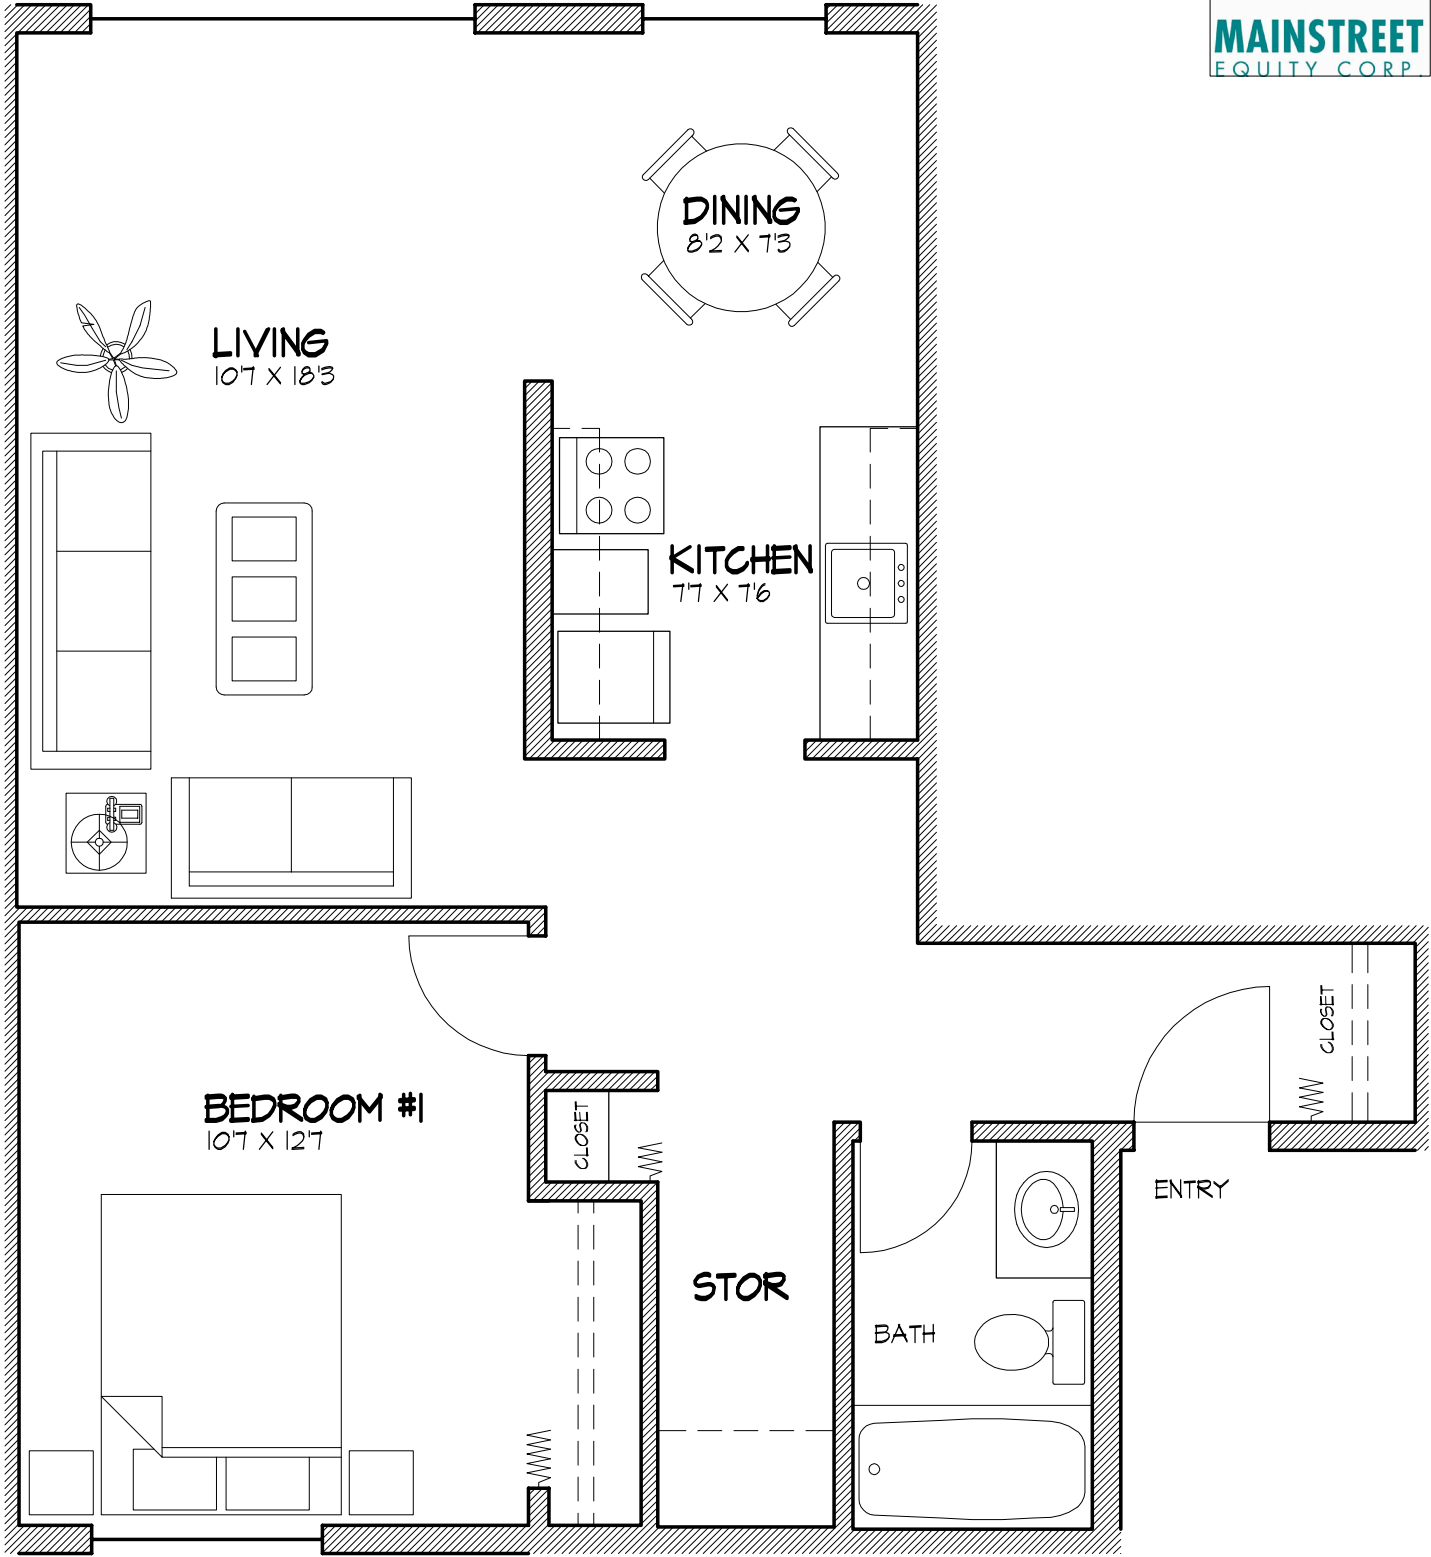

SUITE #102
1 BEDROOM
788 Square Feet

Twilight Apartment 10723 - 102 Street Edmonton AB

SUITE #106

1 BEDROOM

667 Square Feet

Twilight Apartment 10723 - 102 Street Edmonton AB

SUITE #305
1 BEDROOM
707 Square Feet