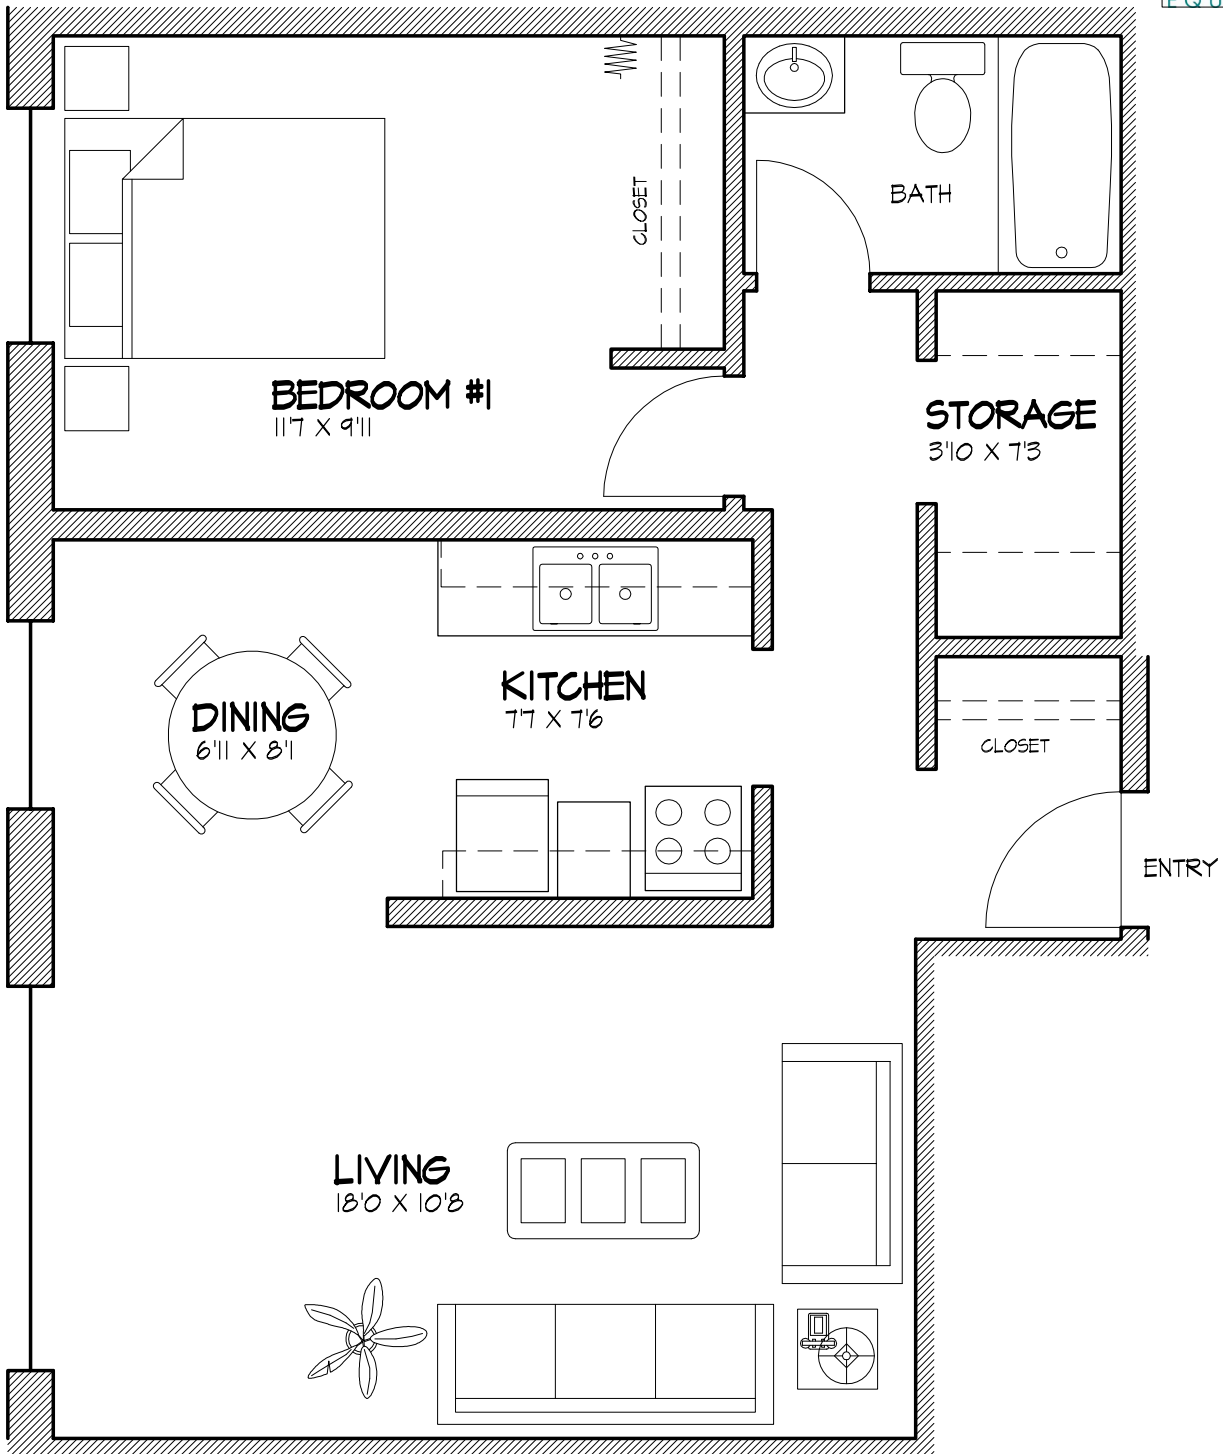

SUITE #102
1 BEDROOM
788 Square Feet

Twilight Apartment 10723 - 102 Street Edmonton AB

SUITE #106

1 BEDROOM

667 Square Feet

Twilight Apartment 10723 - 102 Street Edmonton AB

SUITE #305
1 BEDROOM
707 Square Feet