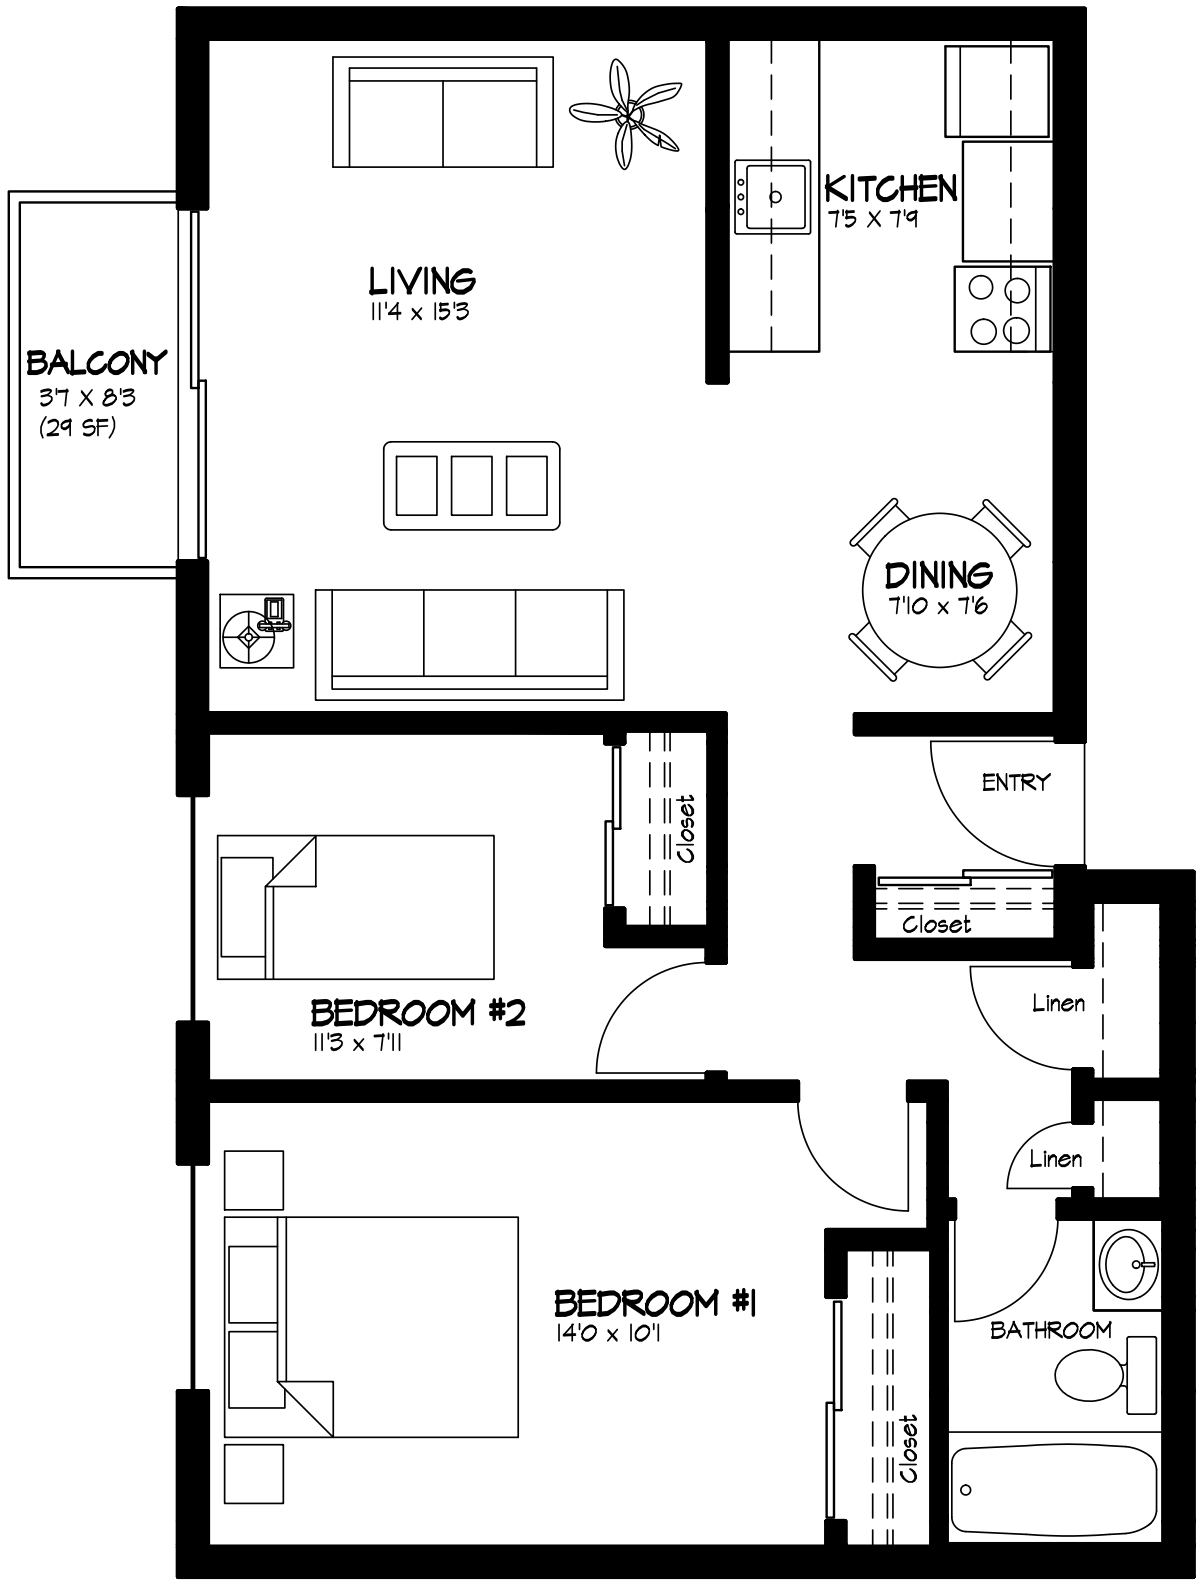

The Tiffany 10721 - 117 Street Edmonton AB

SUITE #208
2 BEDROOM
689 Square Feet
Balcony 29 Square Feet