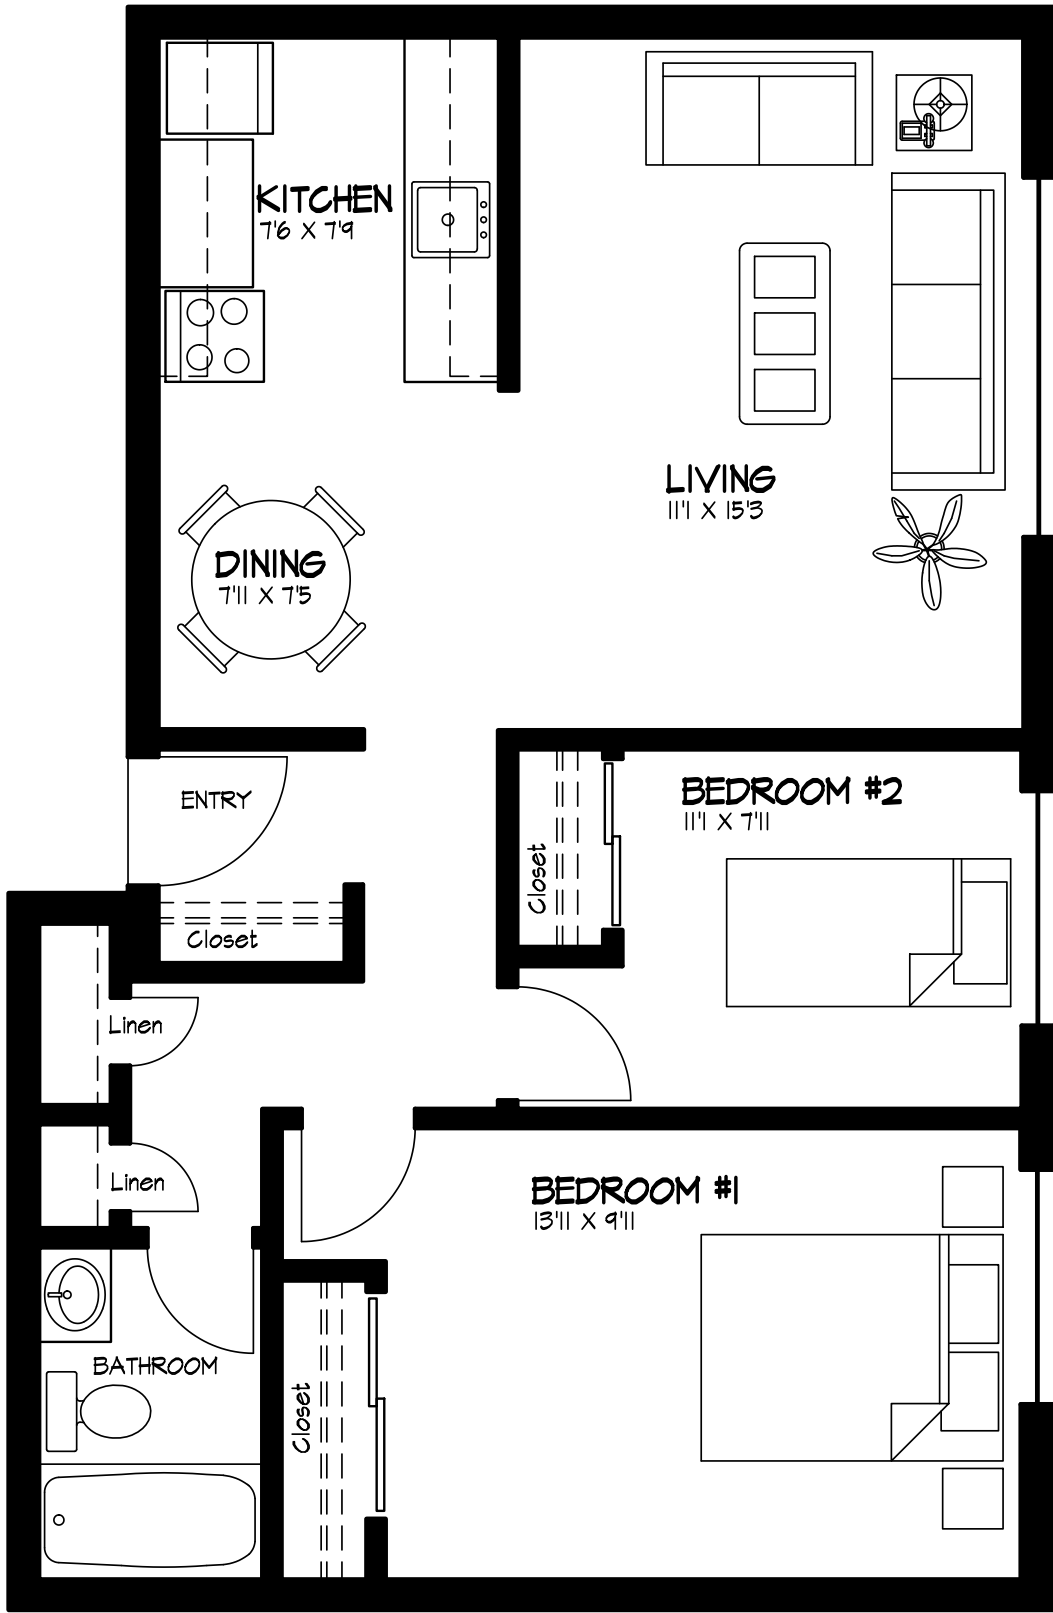

The Tiffany 10721 - 117 Street Edmonton AB

SUITE #107
2 BEDROOM
684 Square Feet