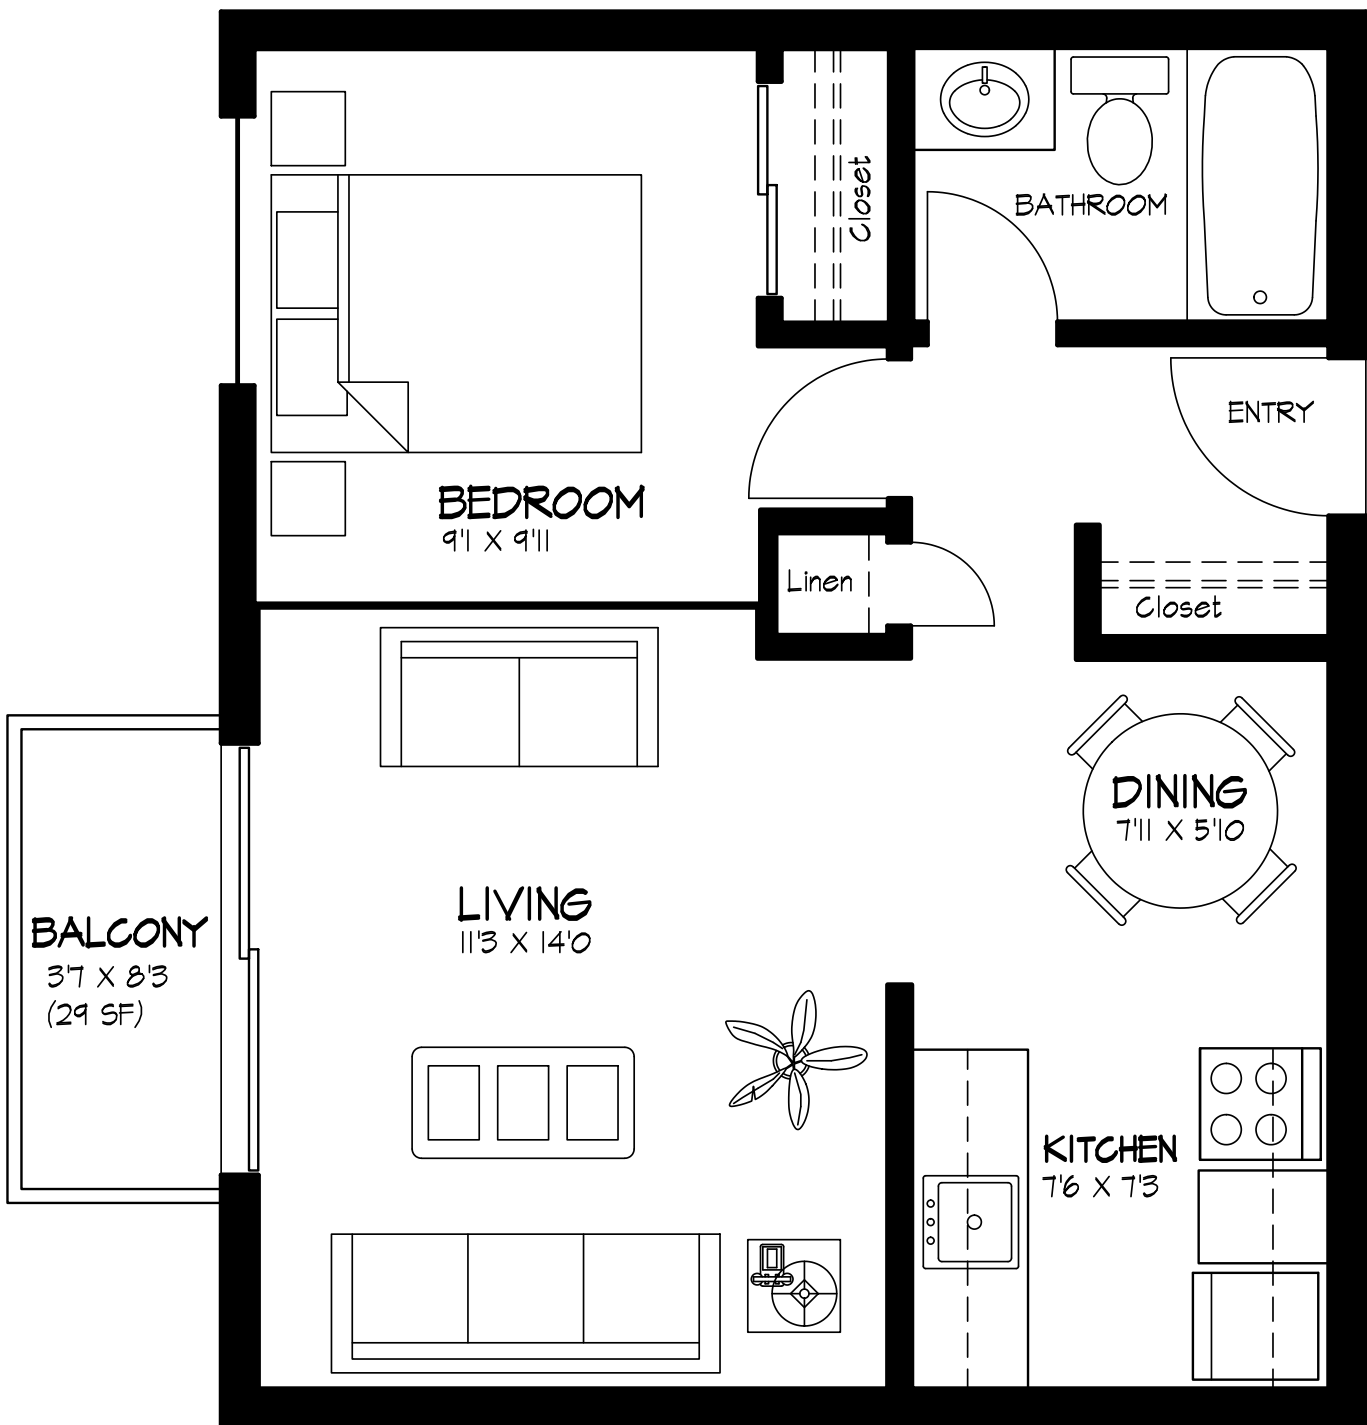

The Tiffany 10721 - 117 Street Edmonton AB

SUITE #301
1 BEDROOM
463 Square Feet
Deck 29 Square Feet