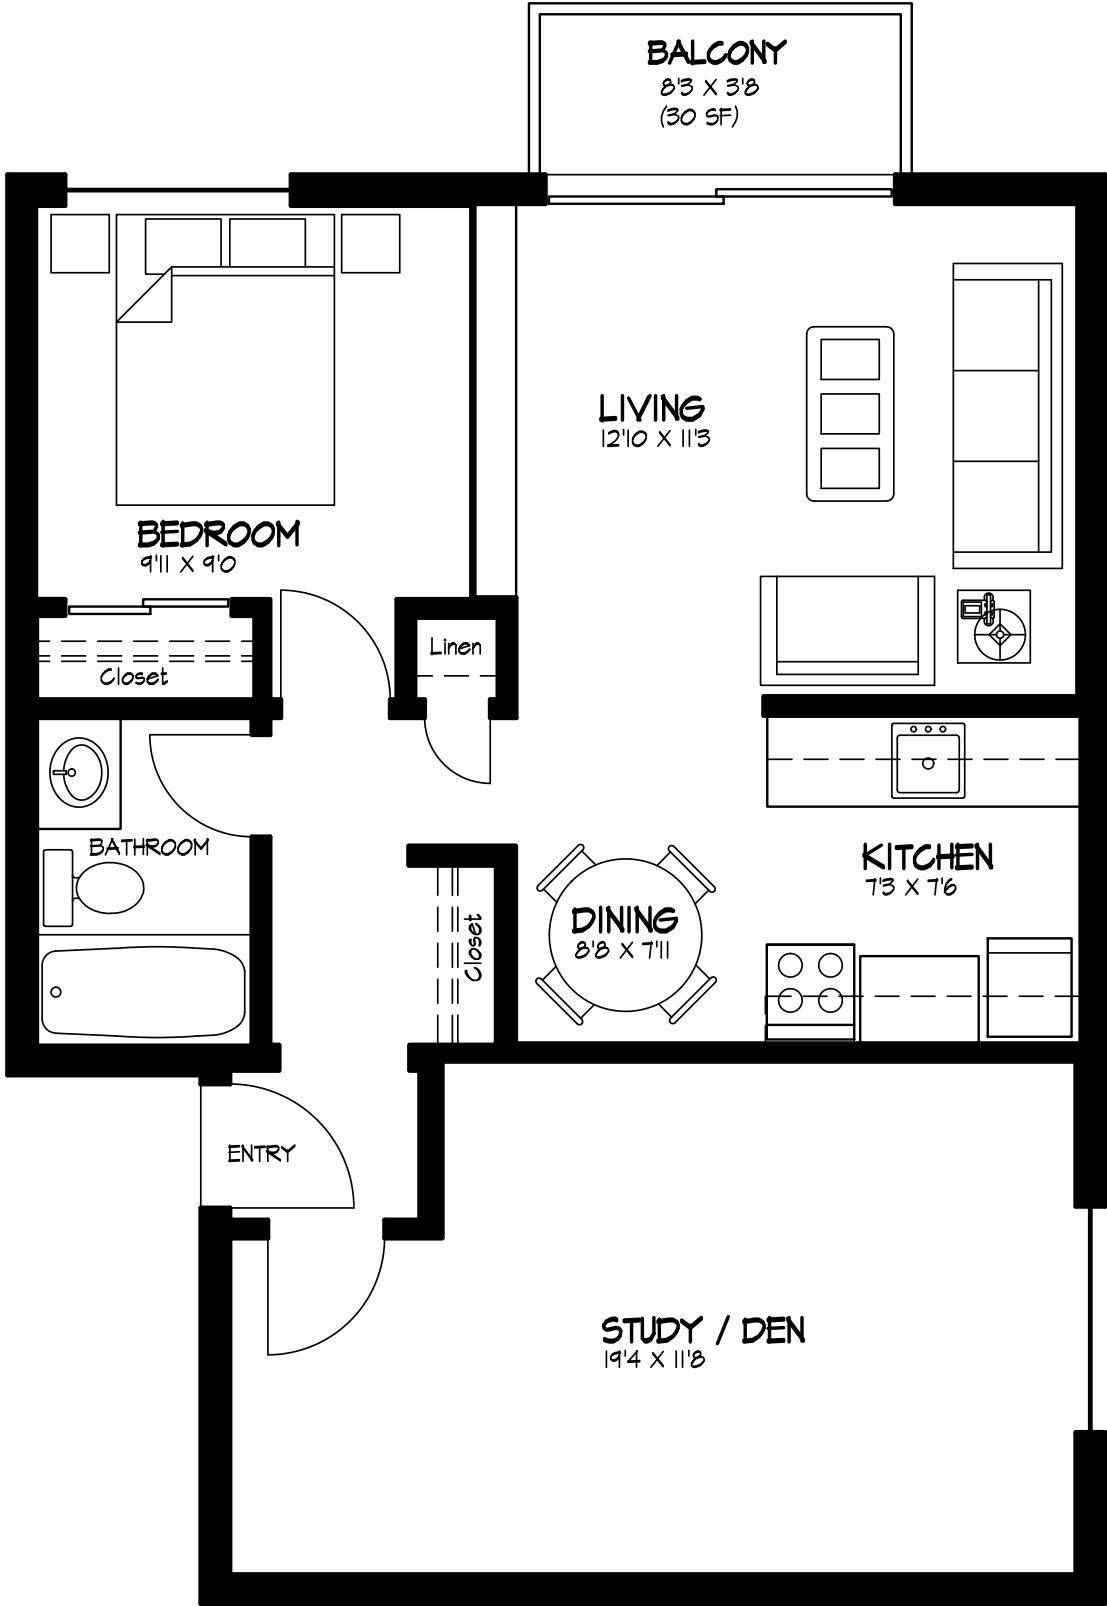

The Tiffany 10721 - 117 Street Edmonton AB

**SUITE #303**  
1 BEDROOM  
692 Square Feet  
Deck 30 Square Feet