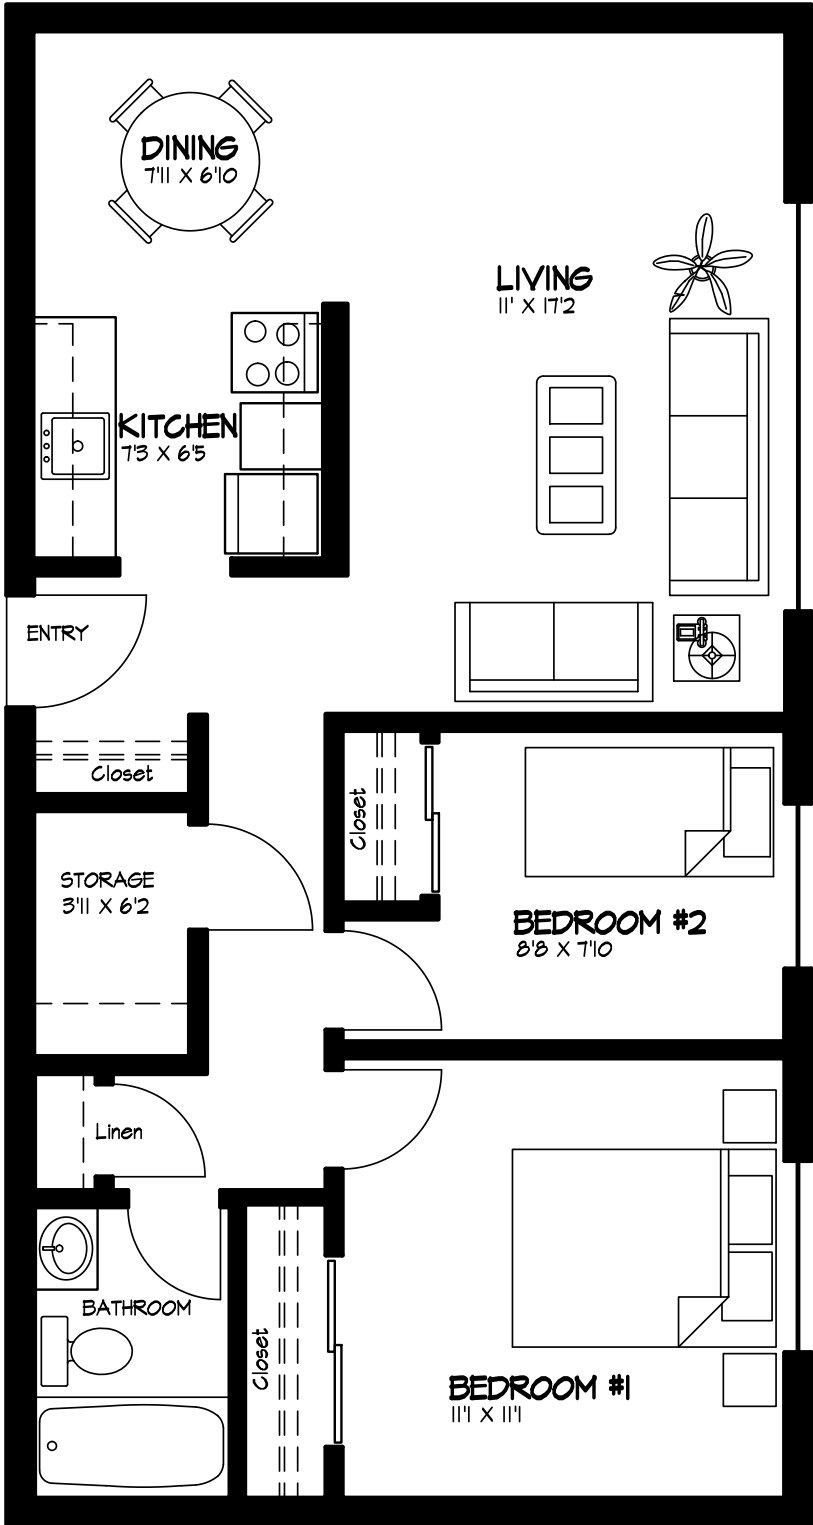

Taurus 11937 - 105 Street Edmonton AB

**SUITE #1**  
2 BEDROOM  
700 Square Feet