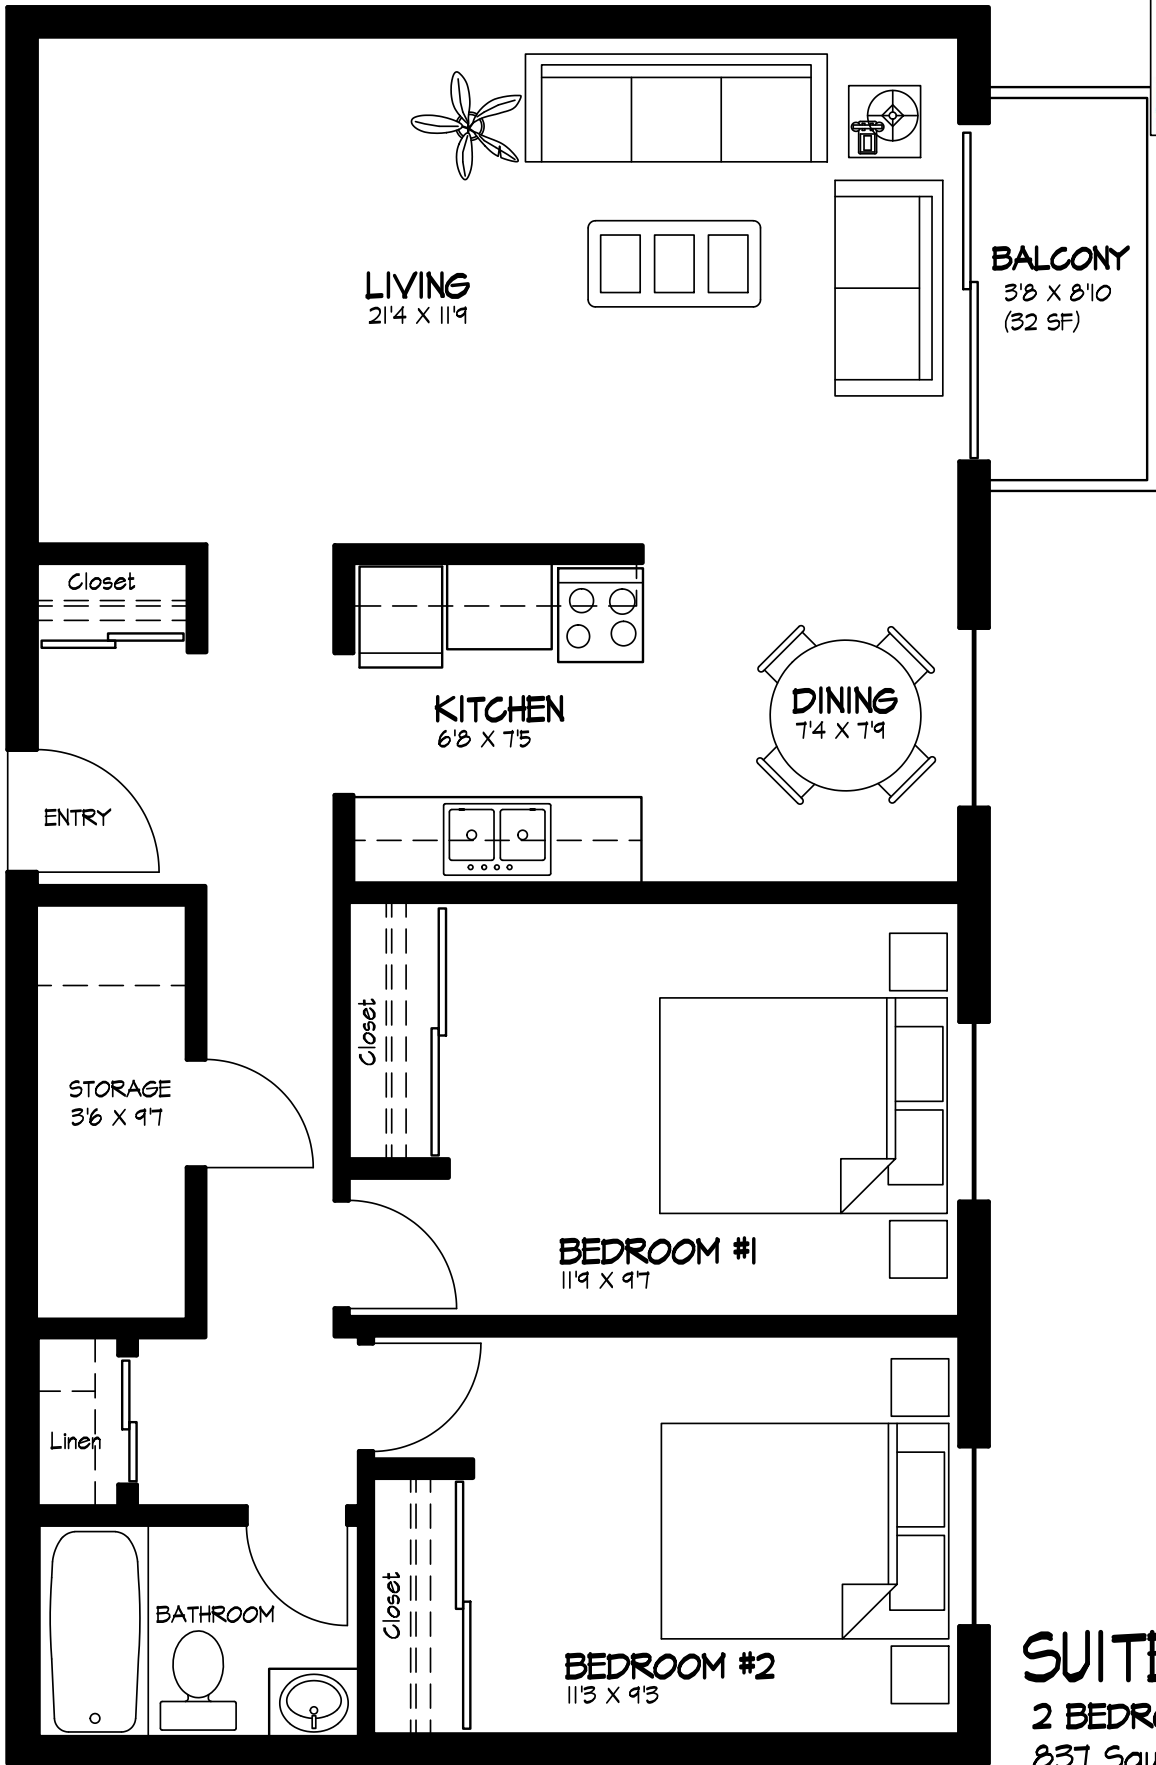

Sommerset 10710 - 111 Street Edmonton AB

**SUITE #302**  
2 BEDROOM  
837 Square Feet  
Balcony 32 Square Feet