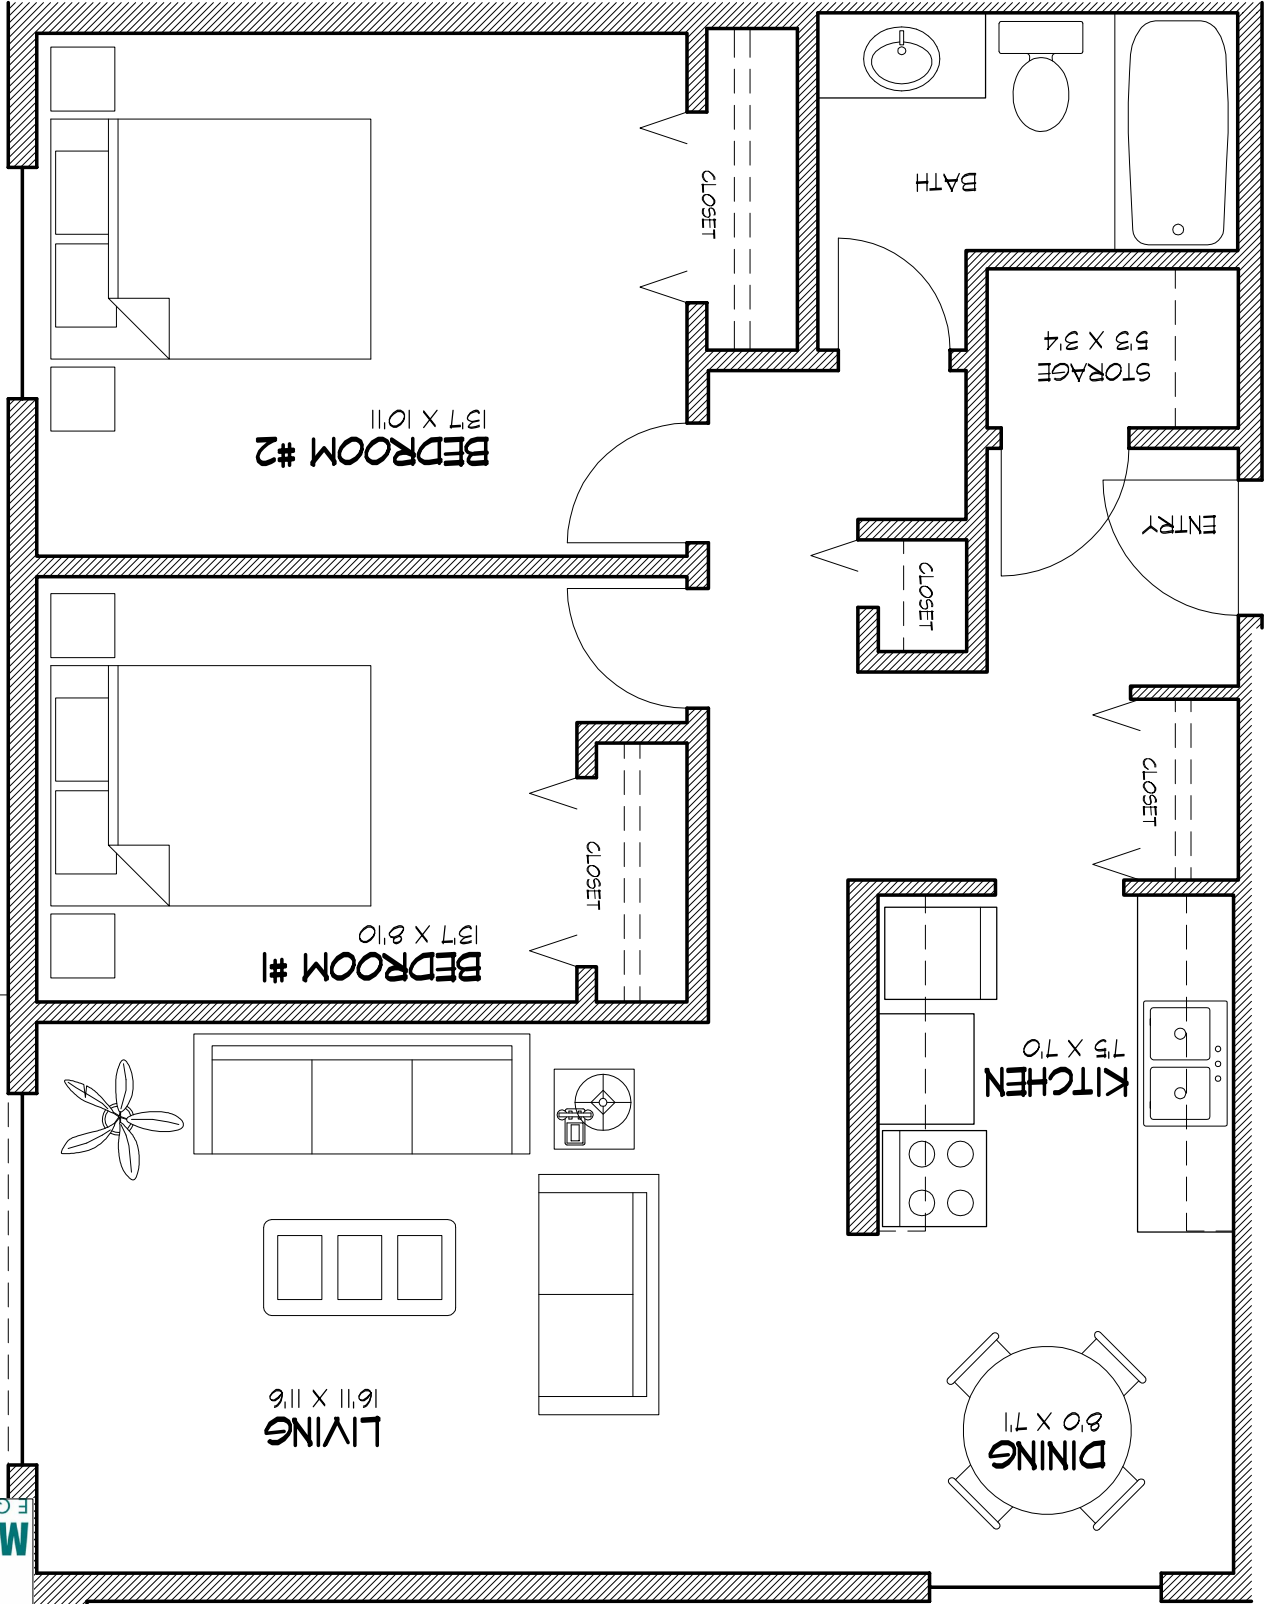

**SUITE #109**  
2 BEDROOM  
865 Square Feet

Seventh Street Manor 10716 - 107 Street Edmonton AB

**MAINSTREET**  
EQUITY CORP

Seventh Street Manor 10716 - 107 Street Edmonton AB

SUITE #204  
2 BEDROOM  
929 Square Feet