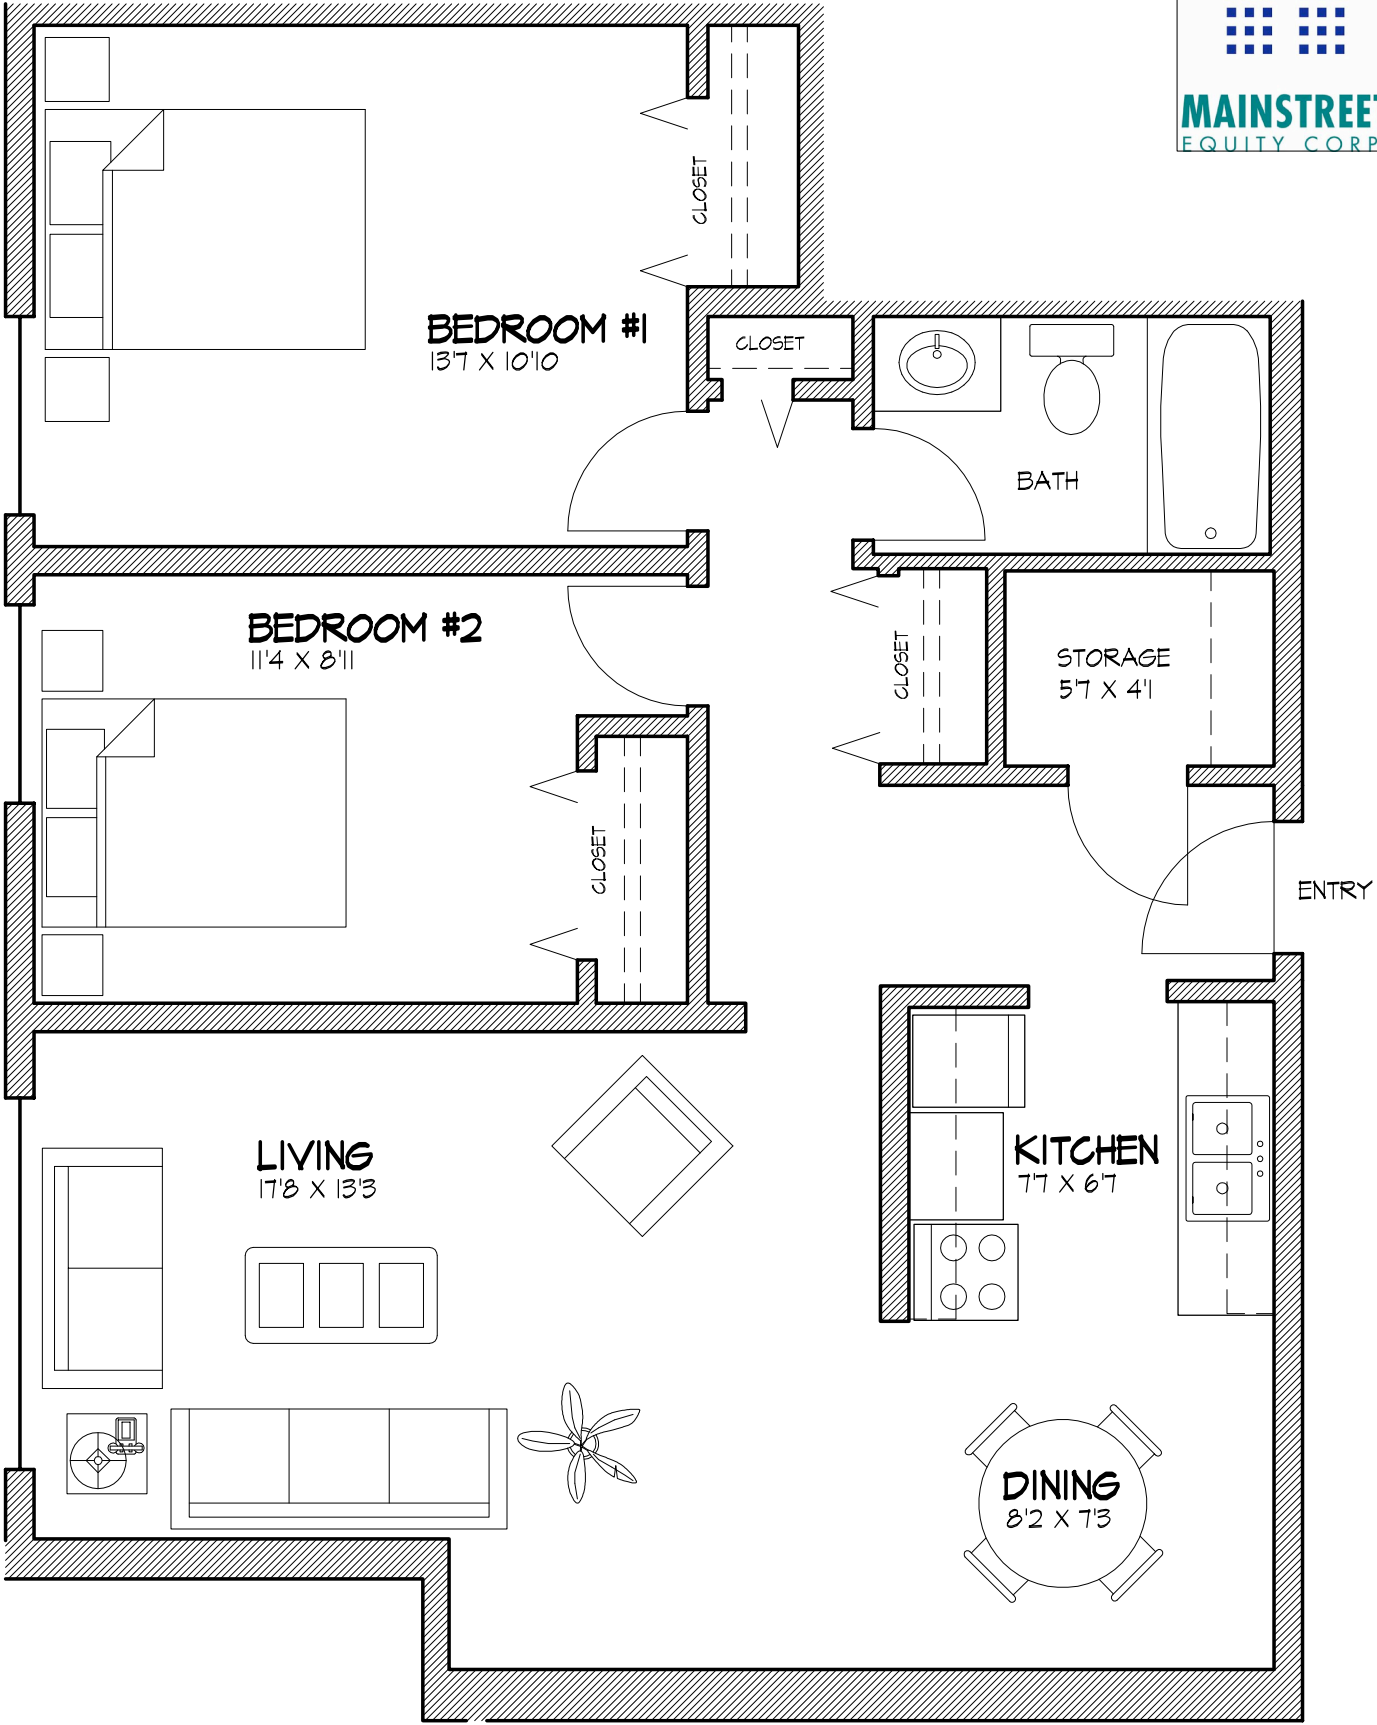

Second Street Manor 10620 - 102 Street Edmonton AB

SUITE #105
2 BEDROOM
880 Square Feet

Second Street Manor 10620 - 102 Street Edmonton AB

SUITE #107
2 BEDROOM
826 Square Feet

ENTRY

Second Street Manor 10620 - 102 Street Edmonton AB

MAINSTREET
EQUITY CORP

SUITE #206

2 BEDROOM
910 Square Feet