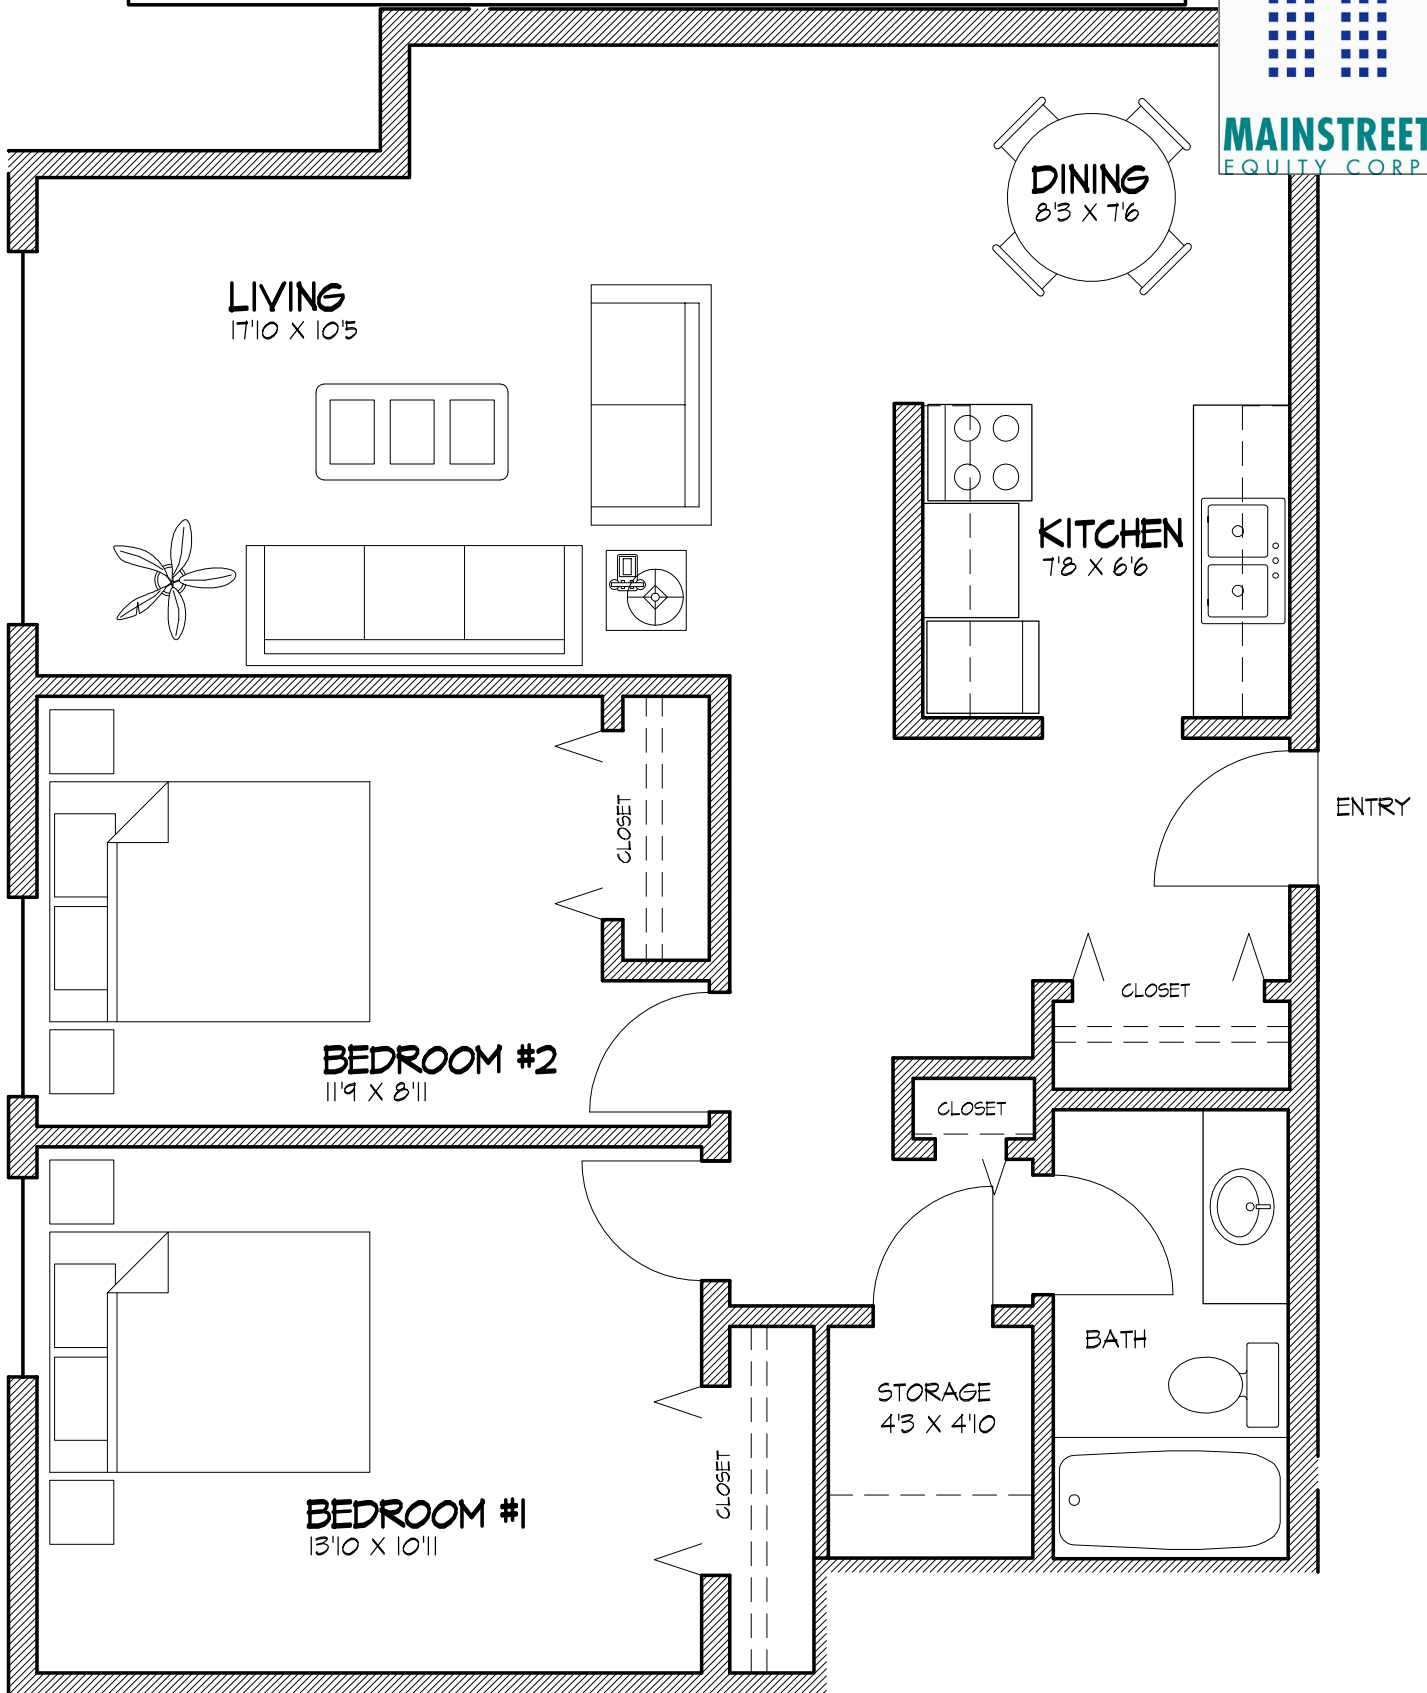

Second Street Manor 10620 - 102 Street Edmonton AB

SUITE #105
2 BEDROOM
880 Square Feet

Second Street Manor 10620 - 102 Street Edmonton AB

SUITE #107
2 BEDROOM
826 Square Feet

ENTRY

Second Street Manor 10620 - 102 Street Edmonton AB

MAINSTREET
EQUITY CORP

SUITE #206

2 BEDROOM
910 Square Feet