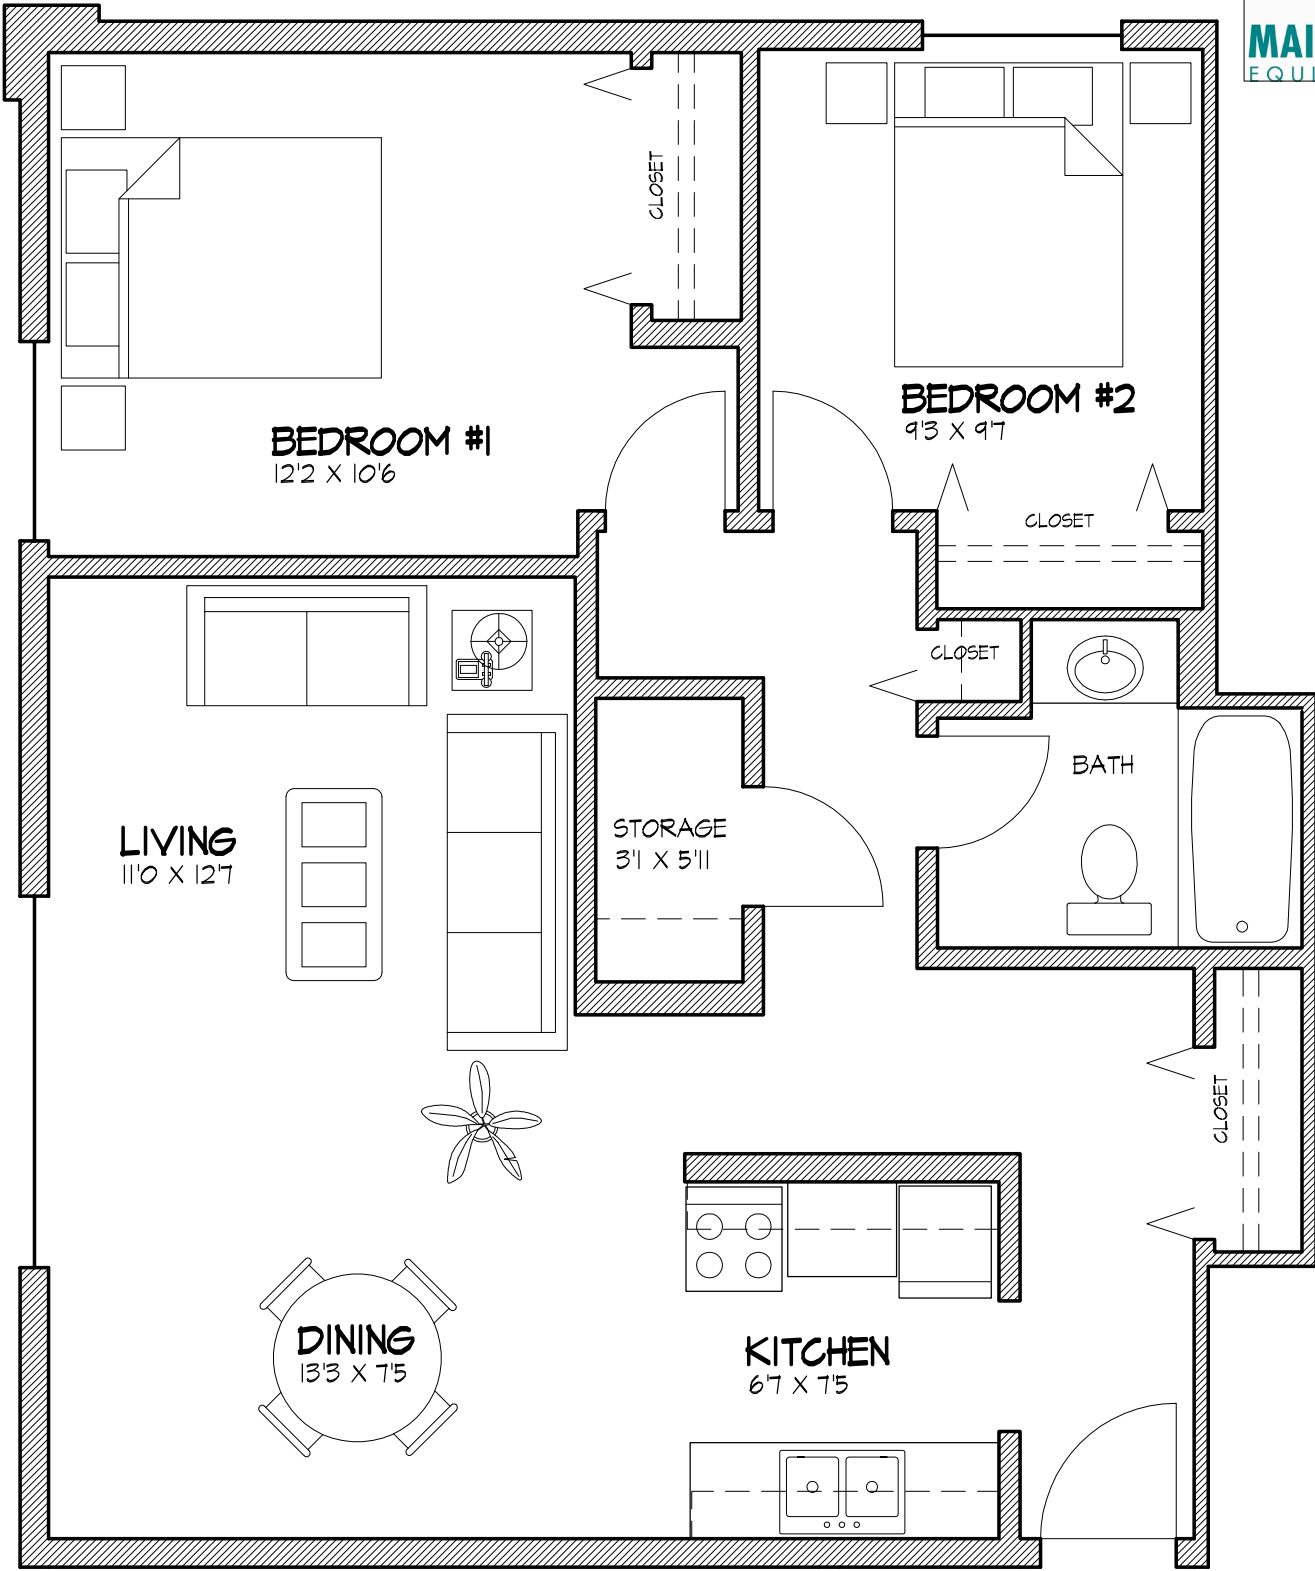

Second Street Manor 10620 - 102 Street Edmonton AB

SUITE #105
2 BEDROOM
880 Square Feet

Second Street Manor 10620 - 102 Street Edmonton AB

SUITE #107
2 BEDROOM
826 Square Feet

ENTRY

Second Street Manor 10620 - 102 Street Edmonton AB

MAINSTREET
EQUITY CORP

SUITE #206

2 BEDROOM
910 Square Feet