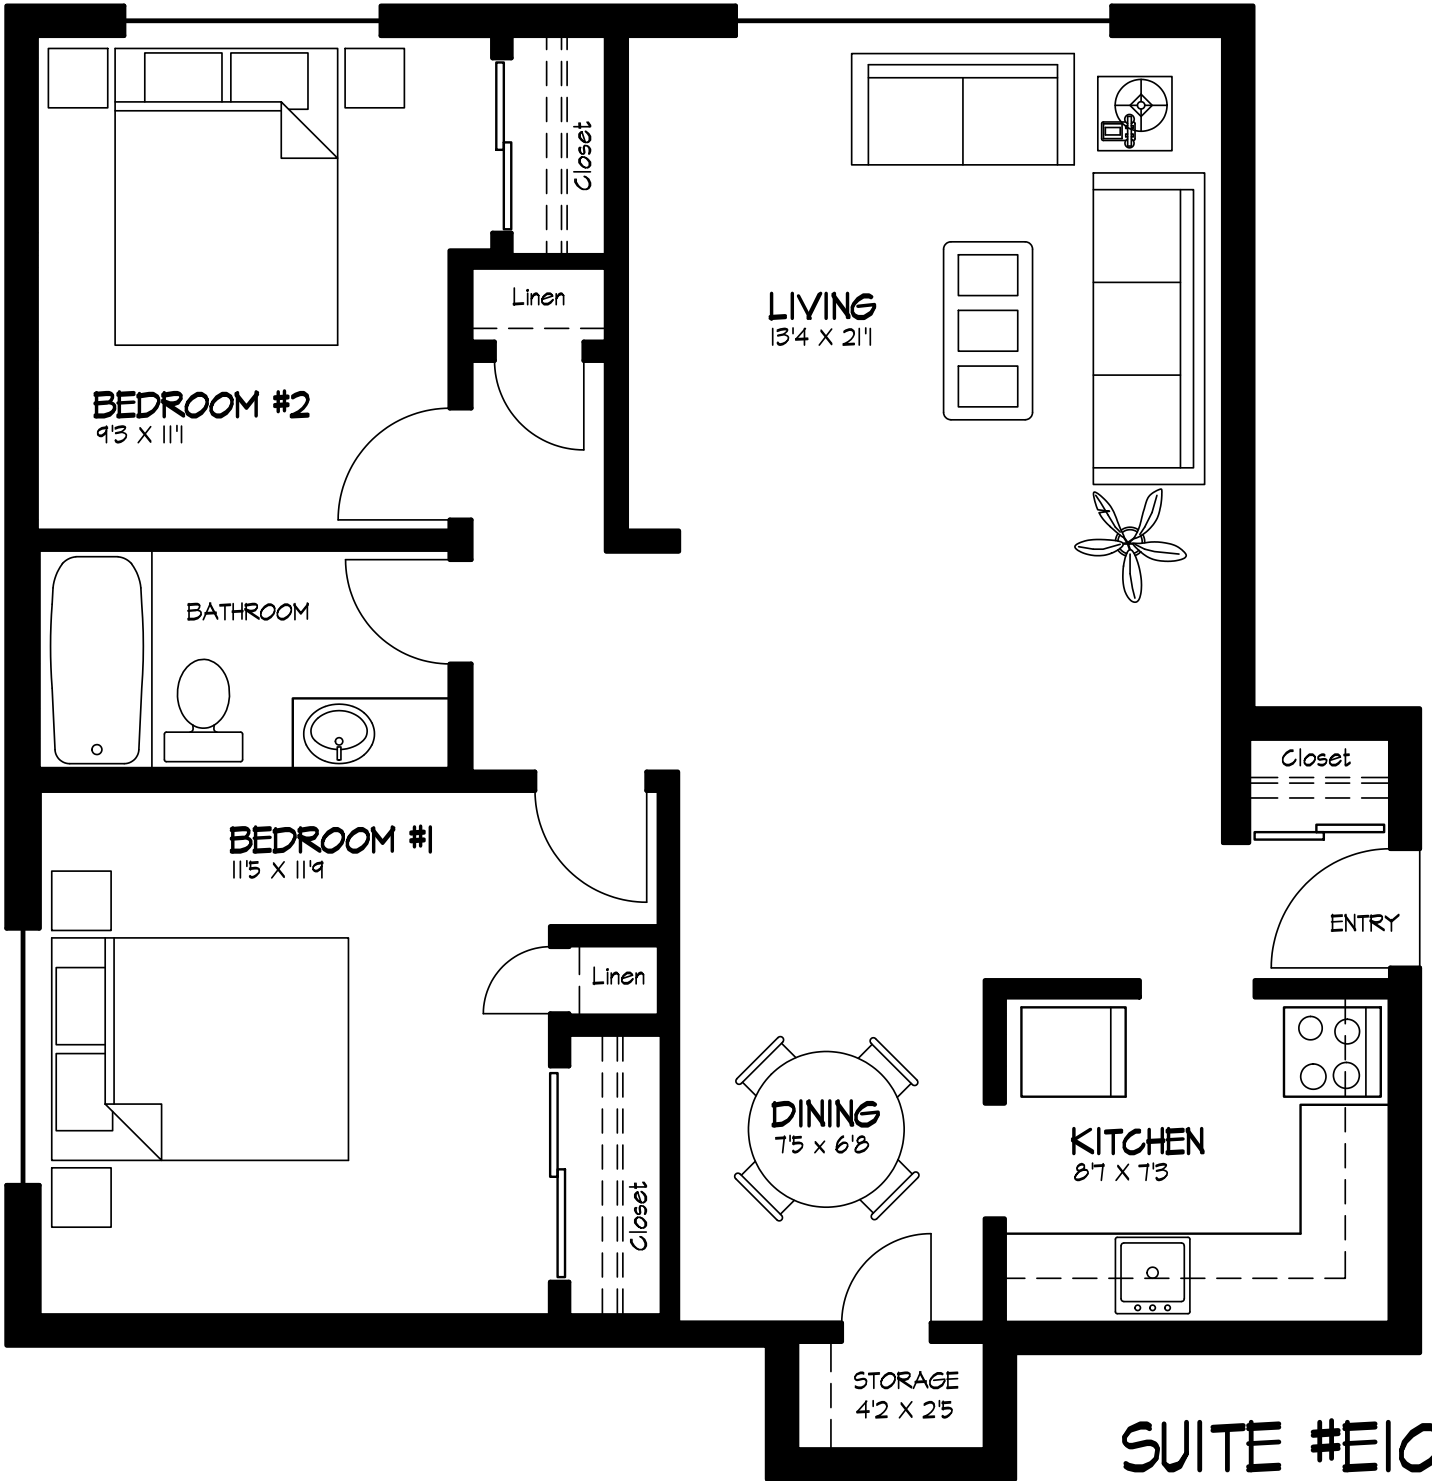

Riverside 9209 Jasper Avenue Edmonton AB

**SUITE #E10**  
2 BEDROOM  
823 Square Feet

KD DRAFTING LTD