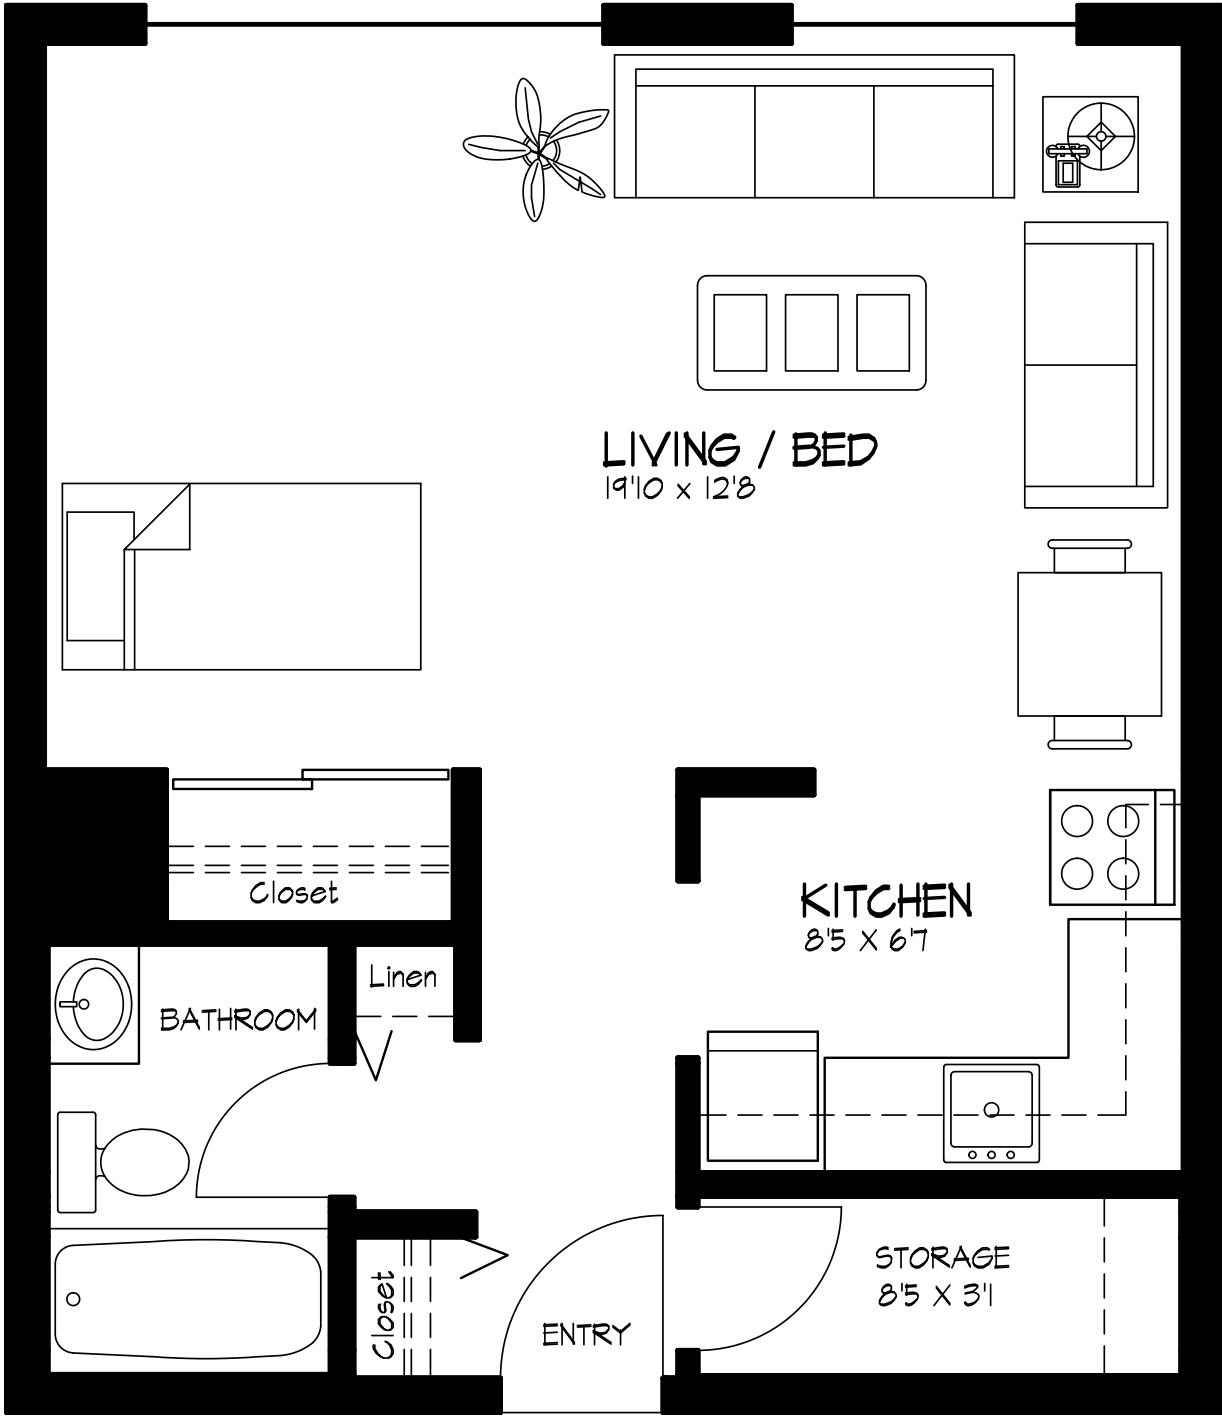

Queen Mary 10835 - 115 Street Edmonton AB

SUITE #205
BACHELOR
460 Square Feet