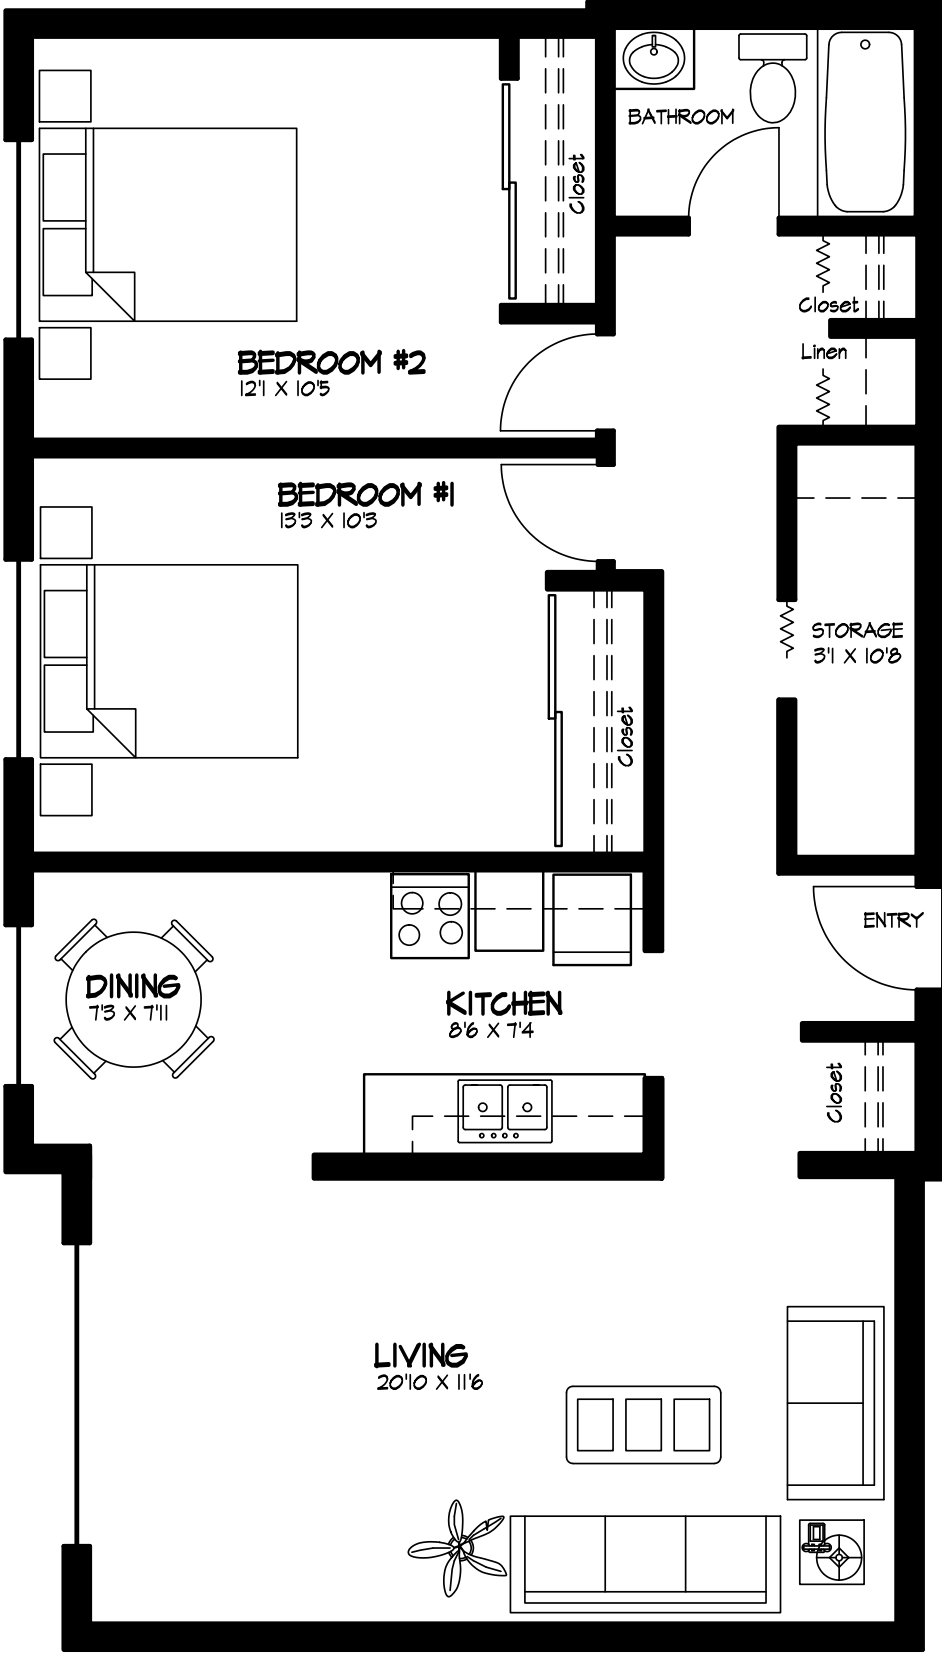

Queen Mary 10835 - 115 Street Edmonton AB

**SUITE #103**  
2 BEDROOM  
912 Square Feet