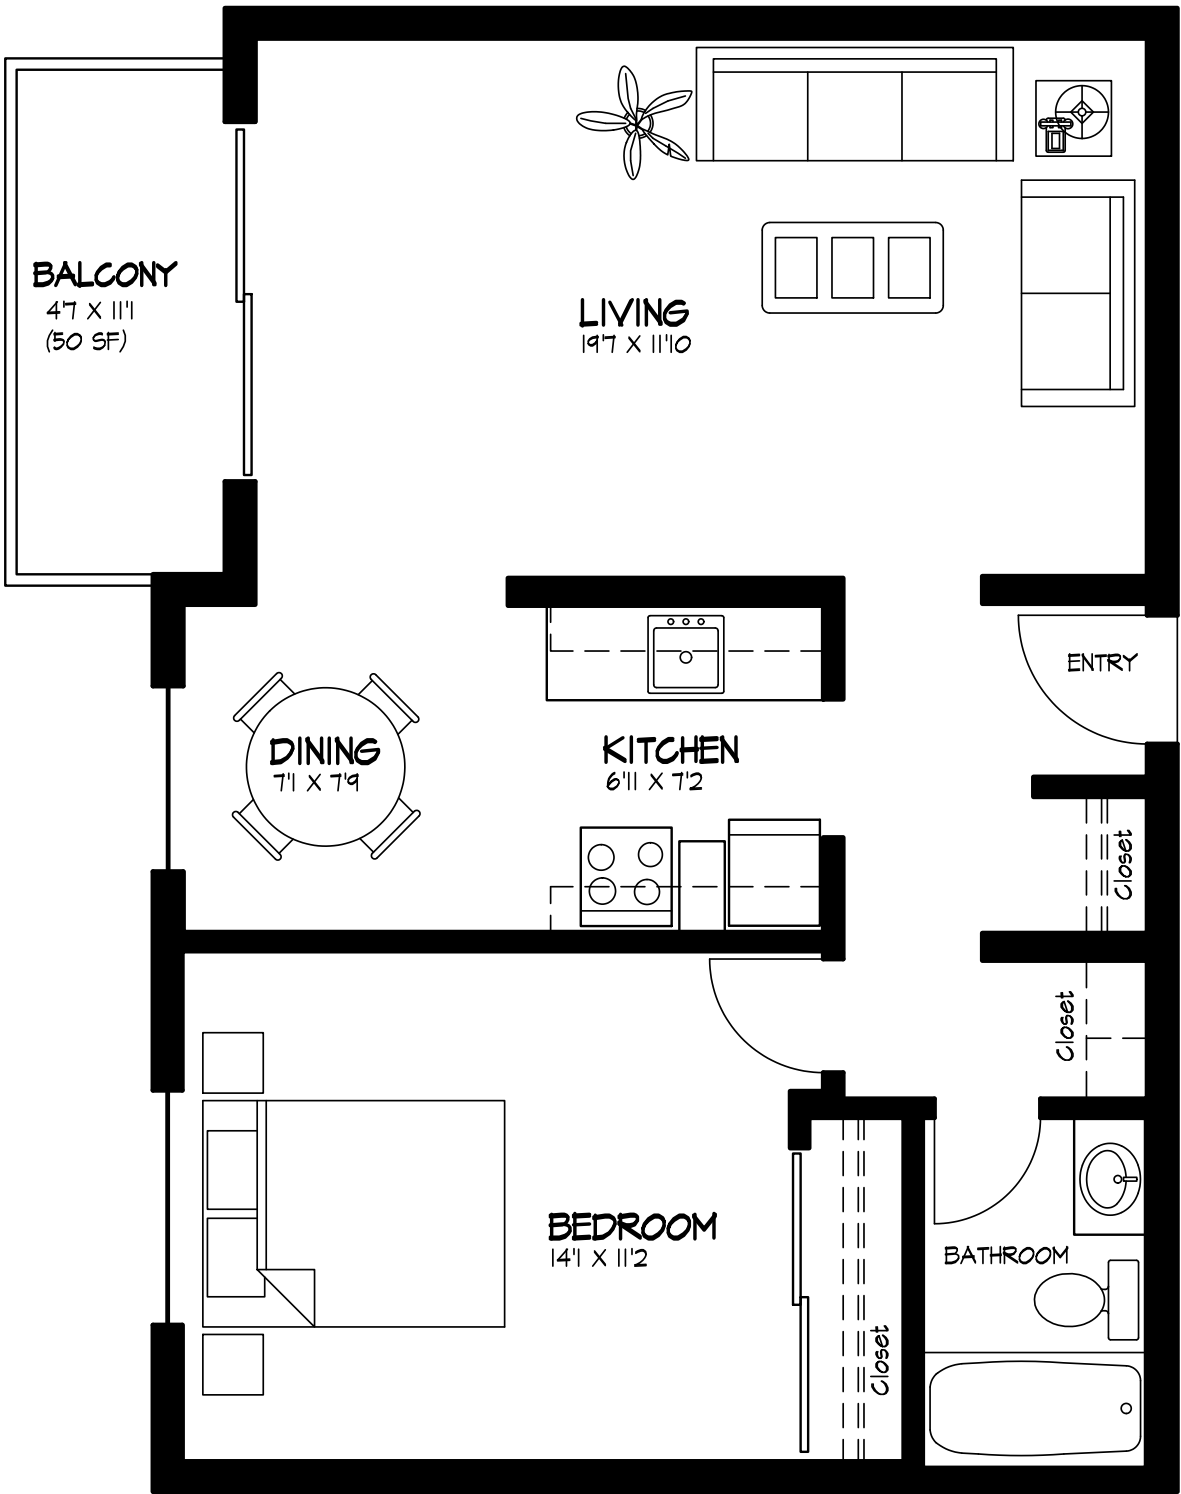

Queen Mary 10835 - 115 Street Edmonton AB

SUITE #209
1 BEDROOM
644 Square Feet
Balcony 50 Square Feet