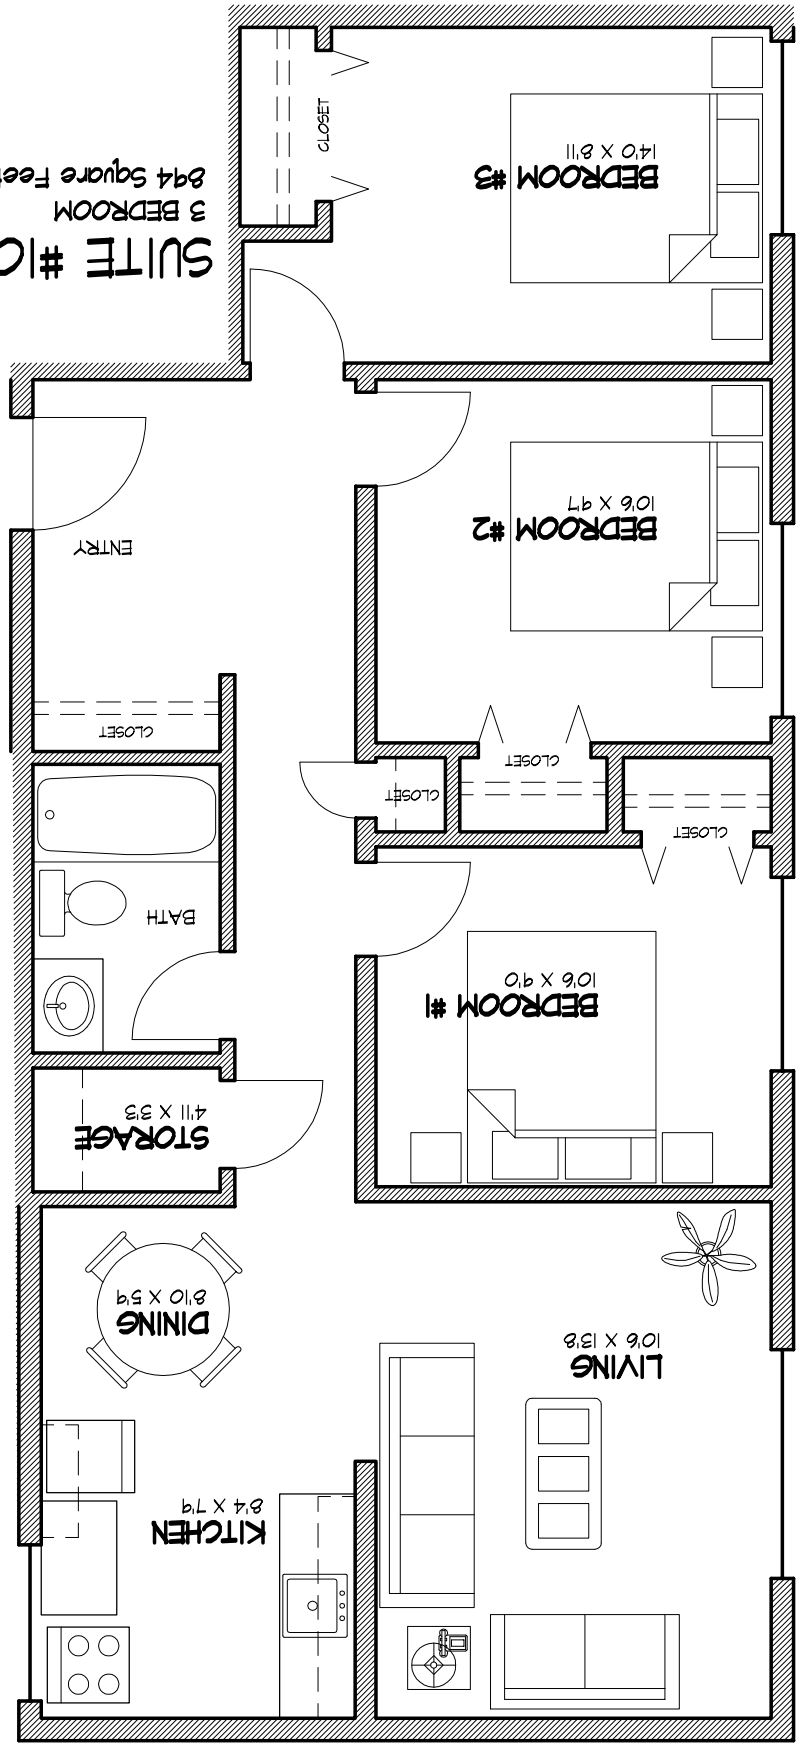

SUITE #101
3 BEDROOM
894 Square Feet

Pria Apartment 10715 - 103 Street Edmonton AB