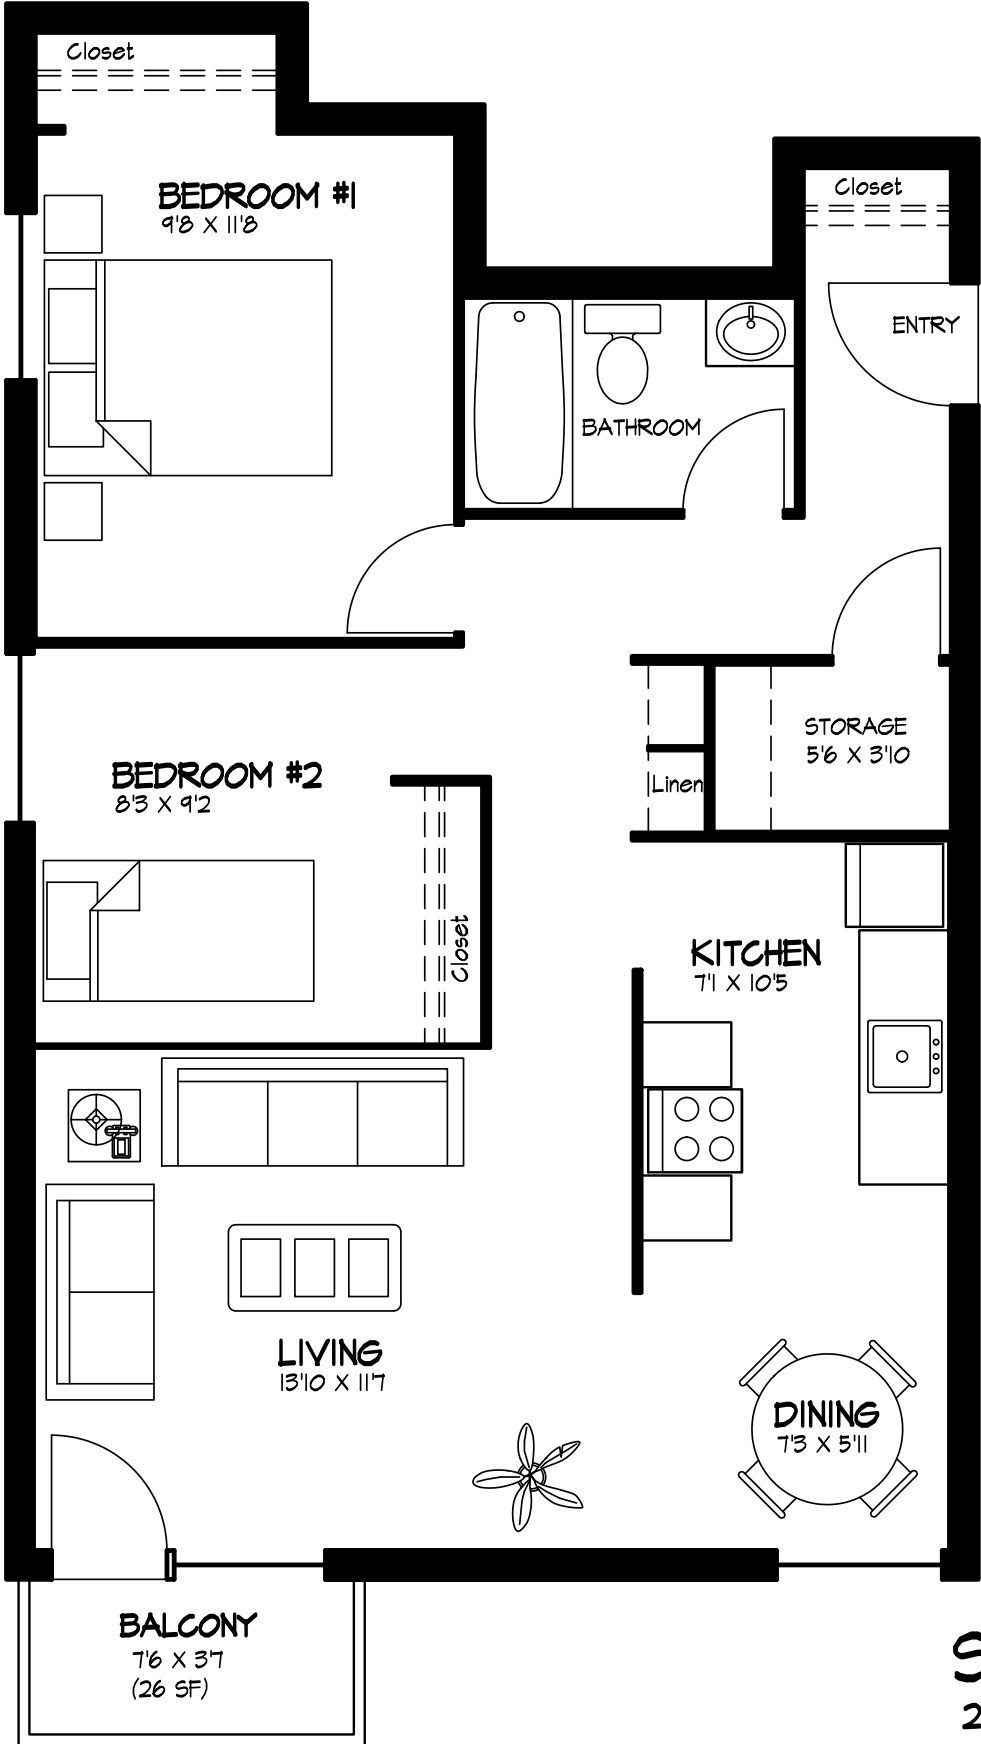

Pine 10741 - 112 Street Edmonton AB

SUITE #205
2 BEDROOM
671 Square Feet
Balcony 26 Square Feet

KD DRAFTING LTD