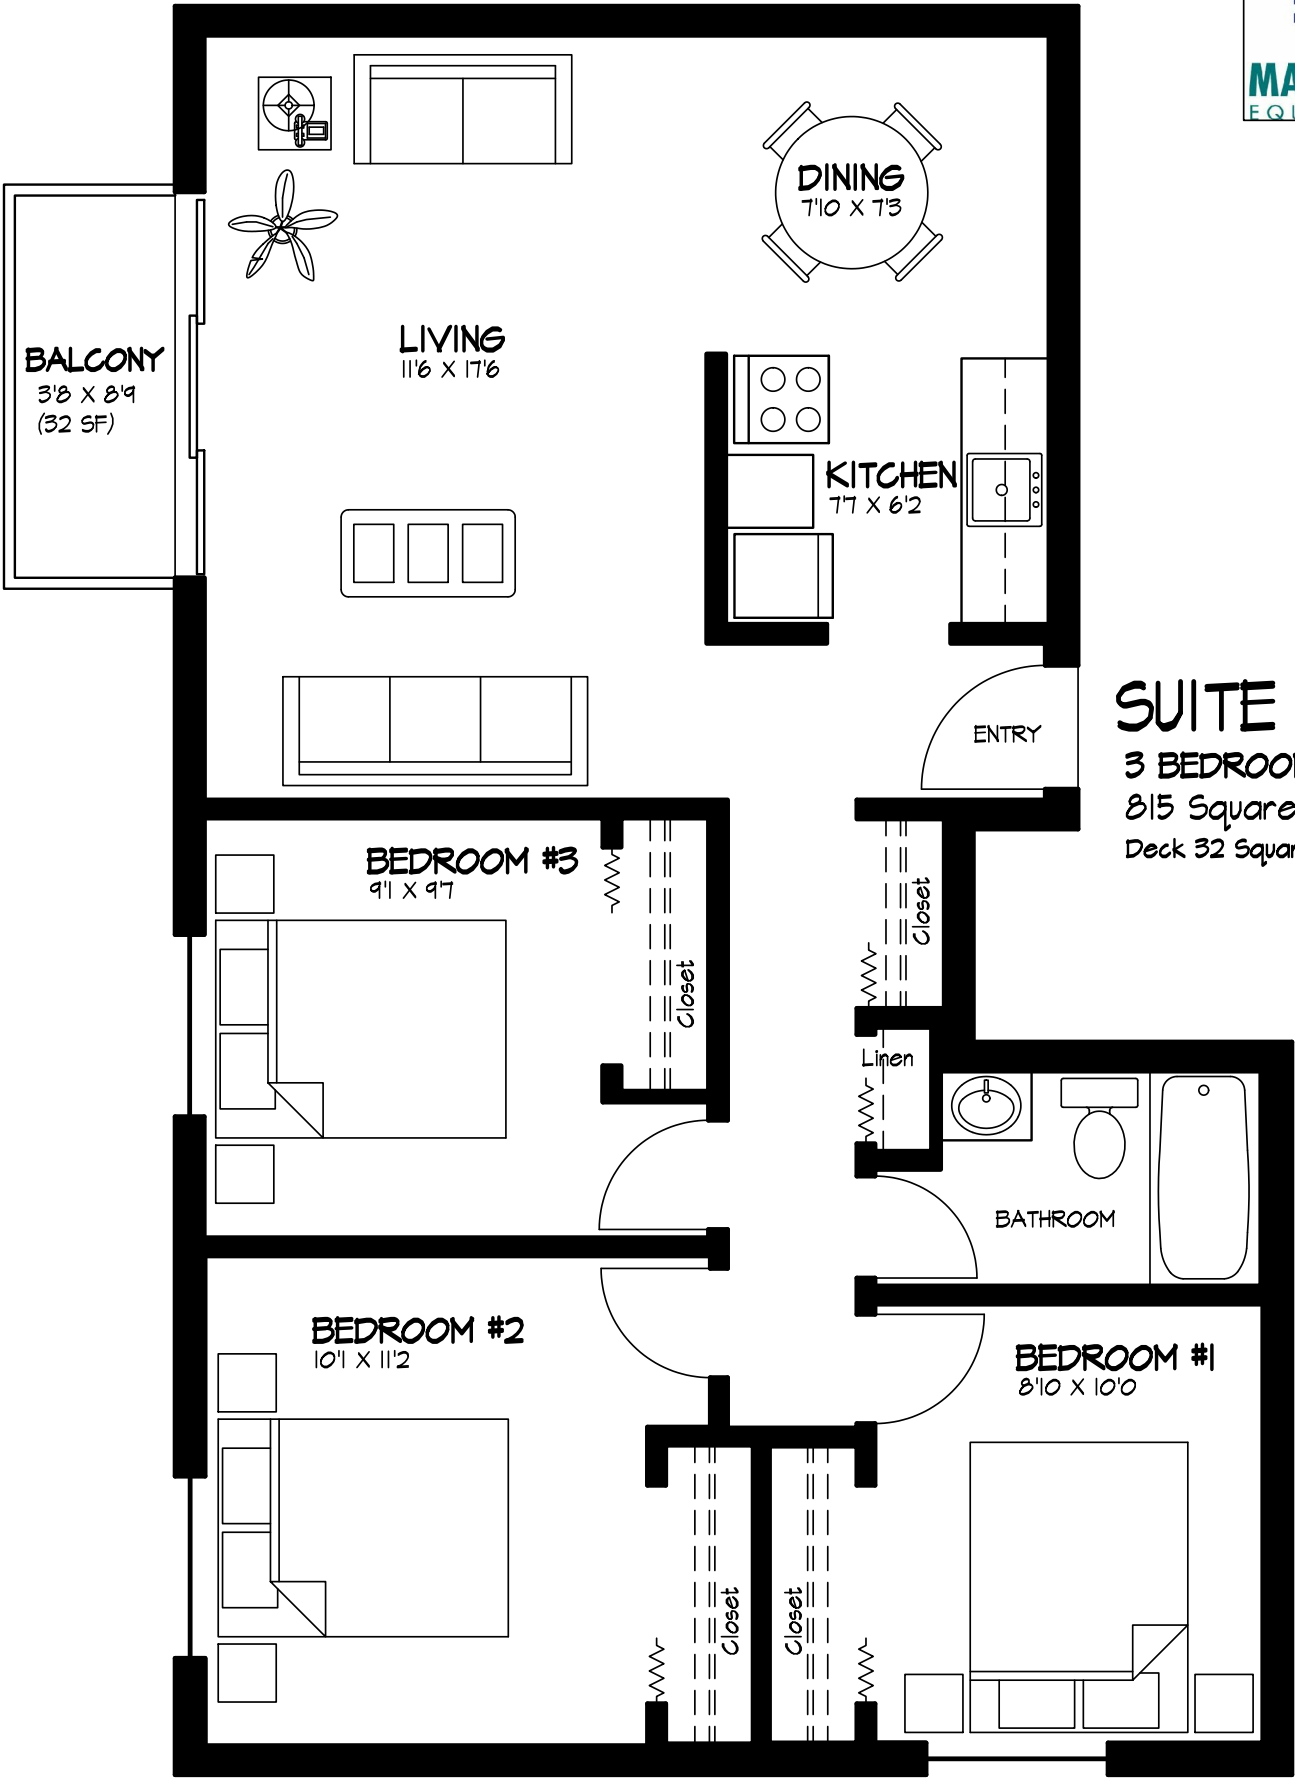

McQueen Place 14222 McQueen Road Edmonton AB

SUITE #011
3 BEDROOM
815 Square Feet
Deck 32 Square Feet

KD DRAFTING LTD