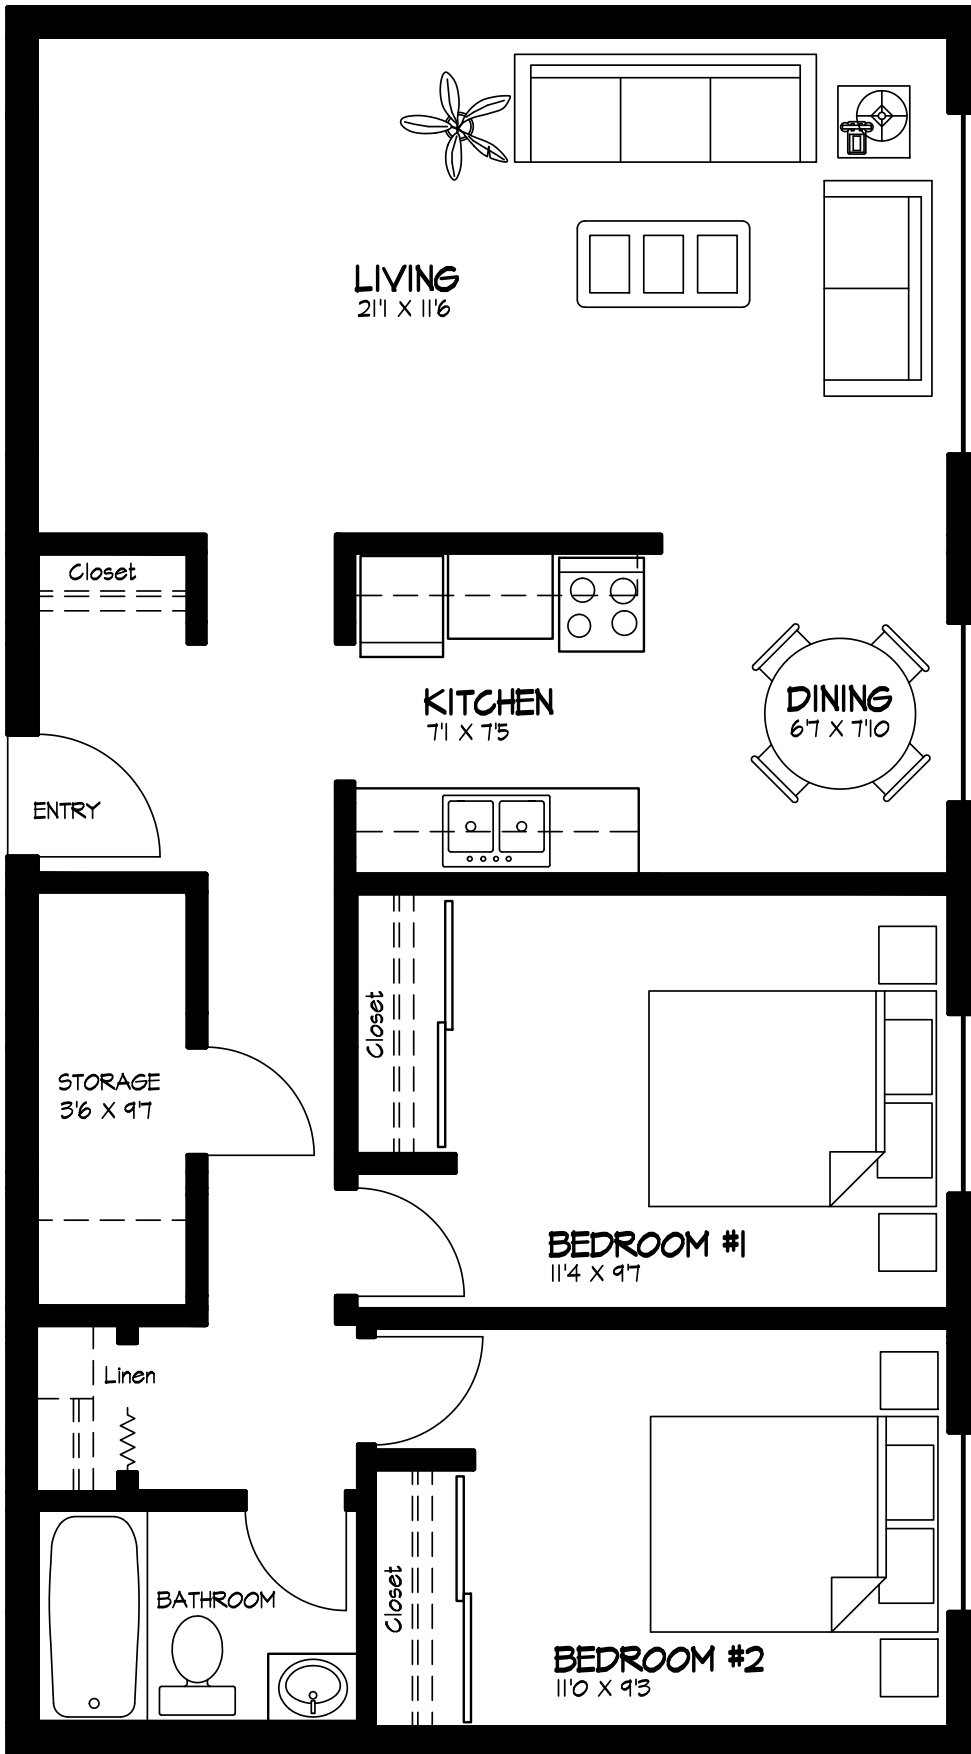

McLaren 10720 - 111 Street Edmonton AB

SUITE #102
2 BEDROOM
824 Square Feet