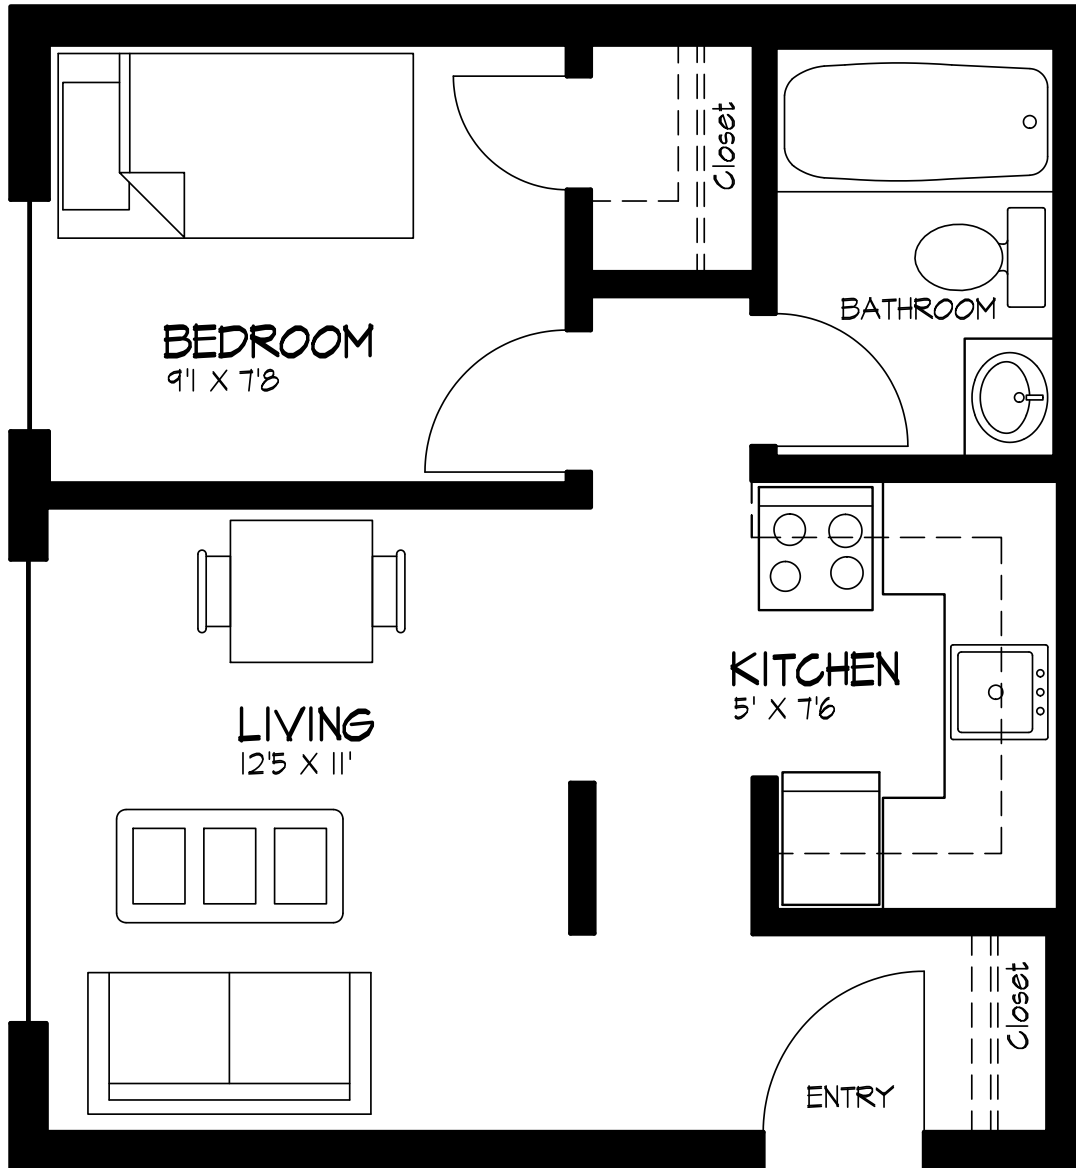

Magestic 11416 - 124 Street Edmonton AB

SUITE #6
BACHELOR
336 Square Feet