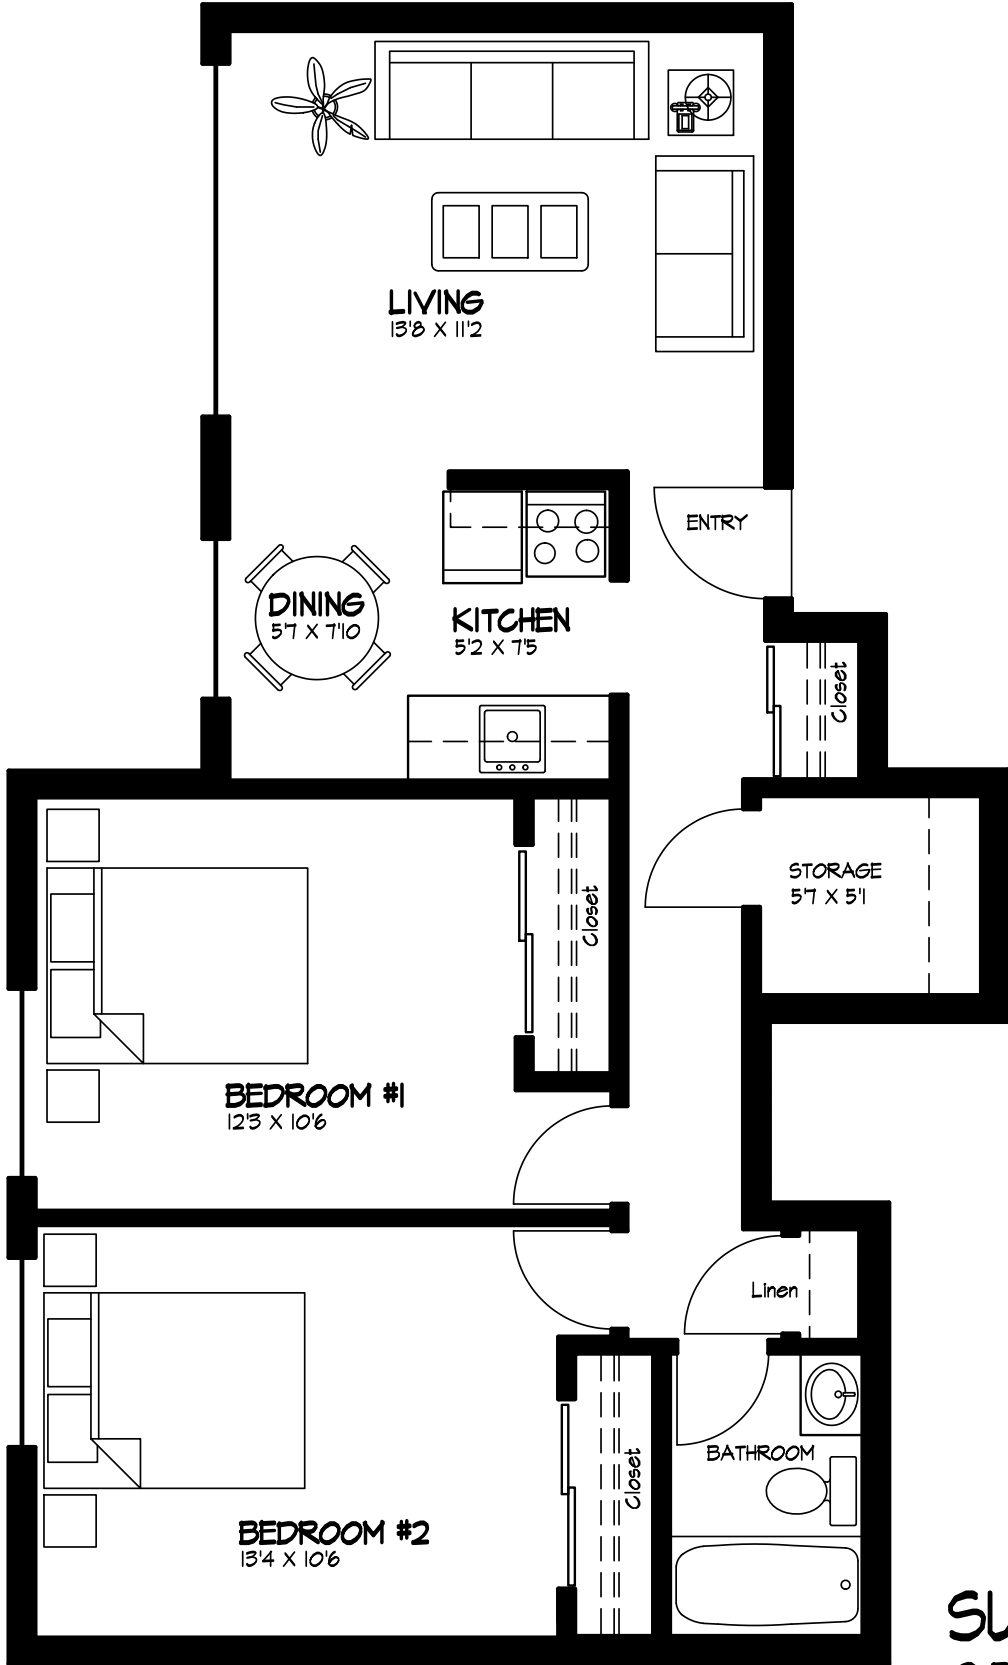

Magestic 11416 - 124 Street Edmonton AB

**SUITE #10**  
2 BEDROOM  
724 Square Feet