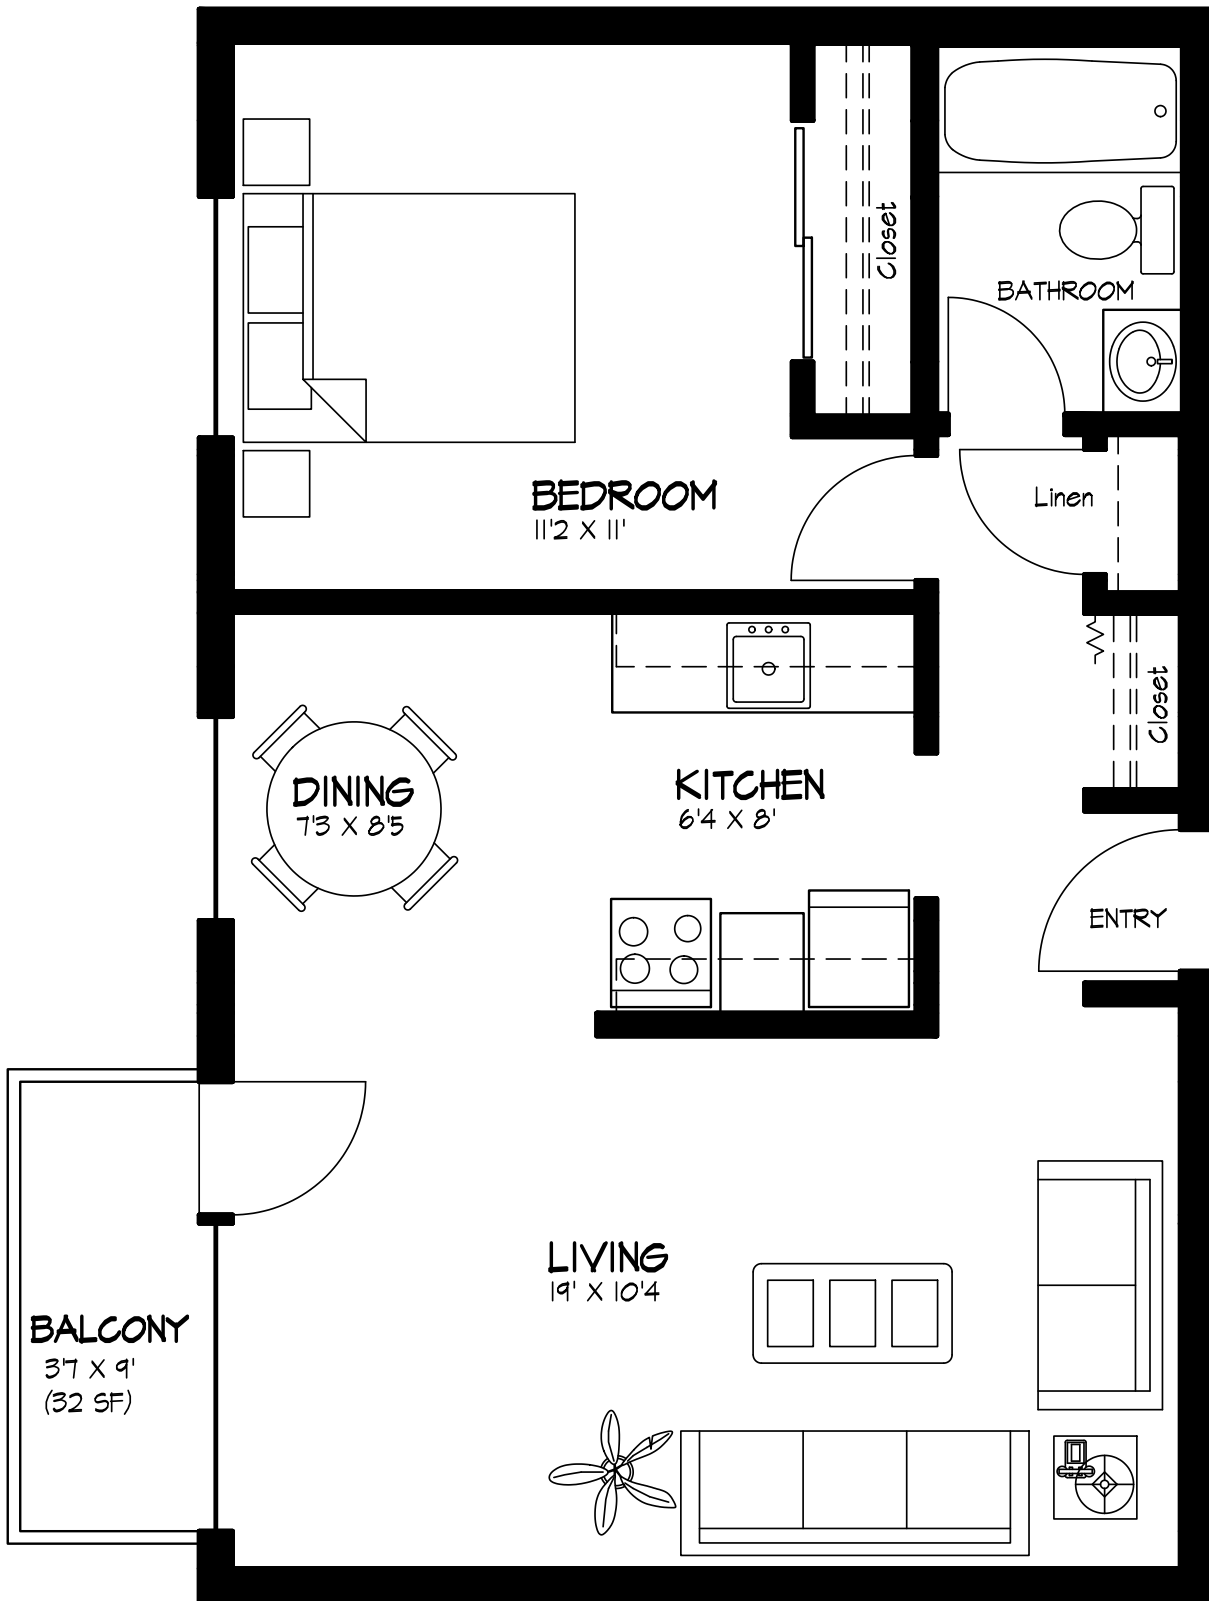

Magestic 11416 - 124 Street Edmonton AB

MAINSTREET
EQUITY CORP.

SUITE #32

1 BEDROOM

580 Square Feet

Balcony 32 Square Feet