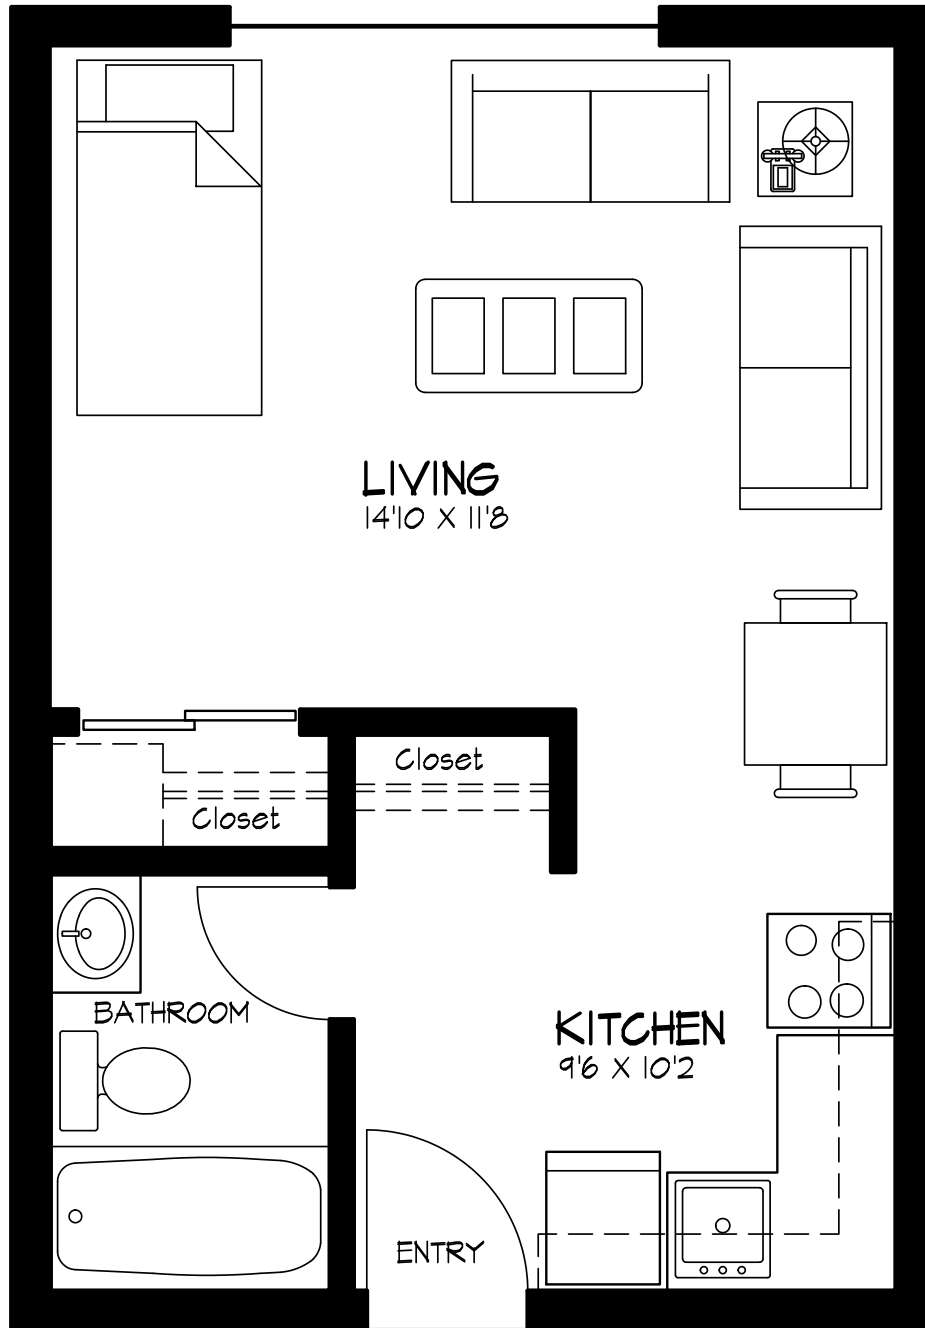

Lorraine 10727 - 110 Street Edmonton AB

**SUITE #14**  
BACHELOR  
326 Square Feet