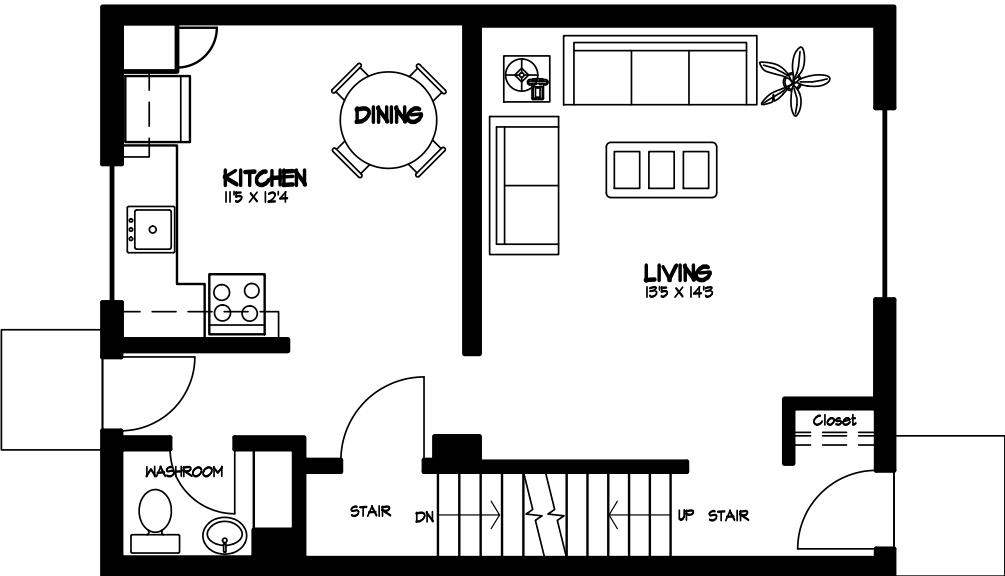

Lauderdale 104 Street and 132 Avenue Edmonton AB

SUITE #21
3 BEDROOM
1,048 Square Feet