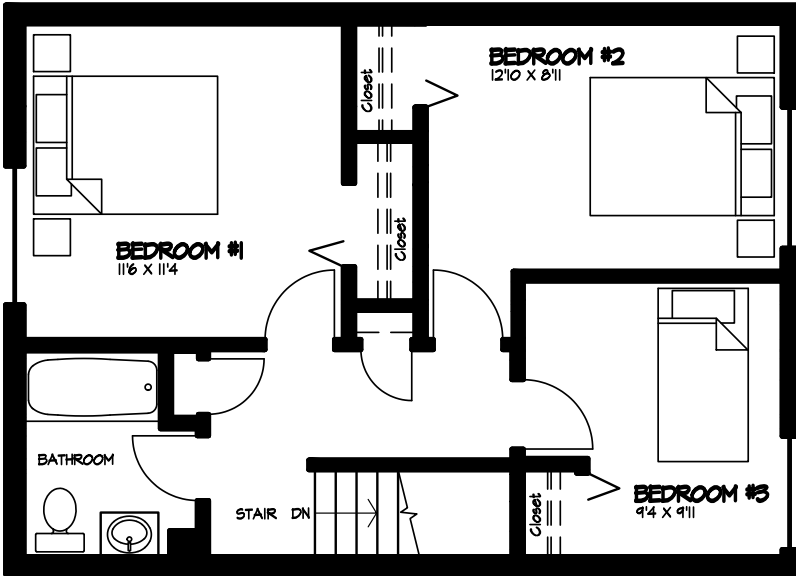

Lauderdale 104 Street and 132 Avenue Edmonton AB

SUITE #21
3 BEDROOM
1,048 Square Feet