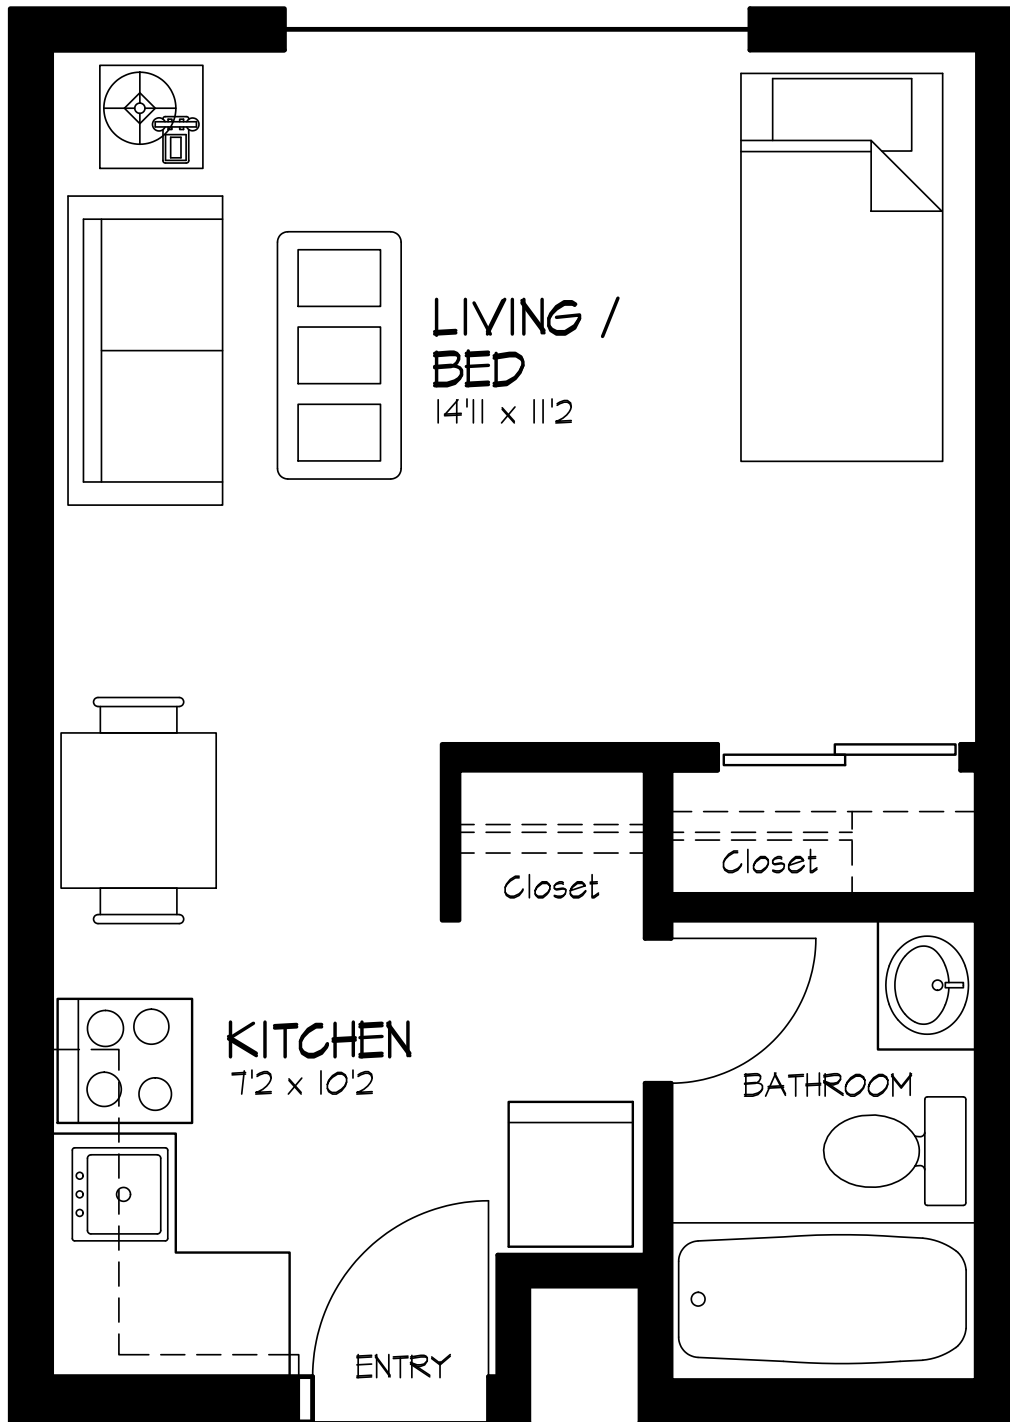

Kane 10316 - 119 Street Edmonton AB

**SUITE #9**  
BACHELOR  
591 Square Feet