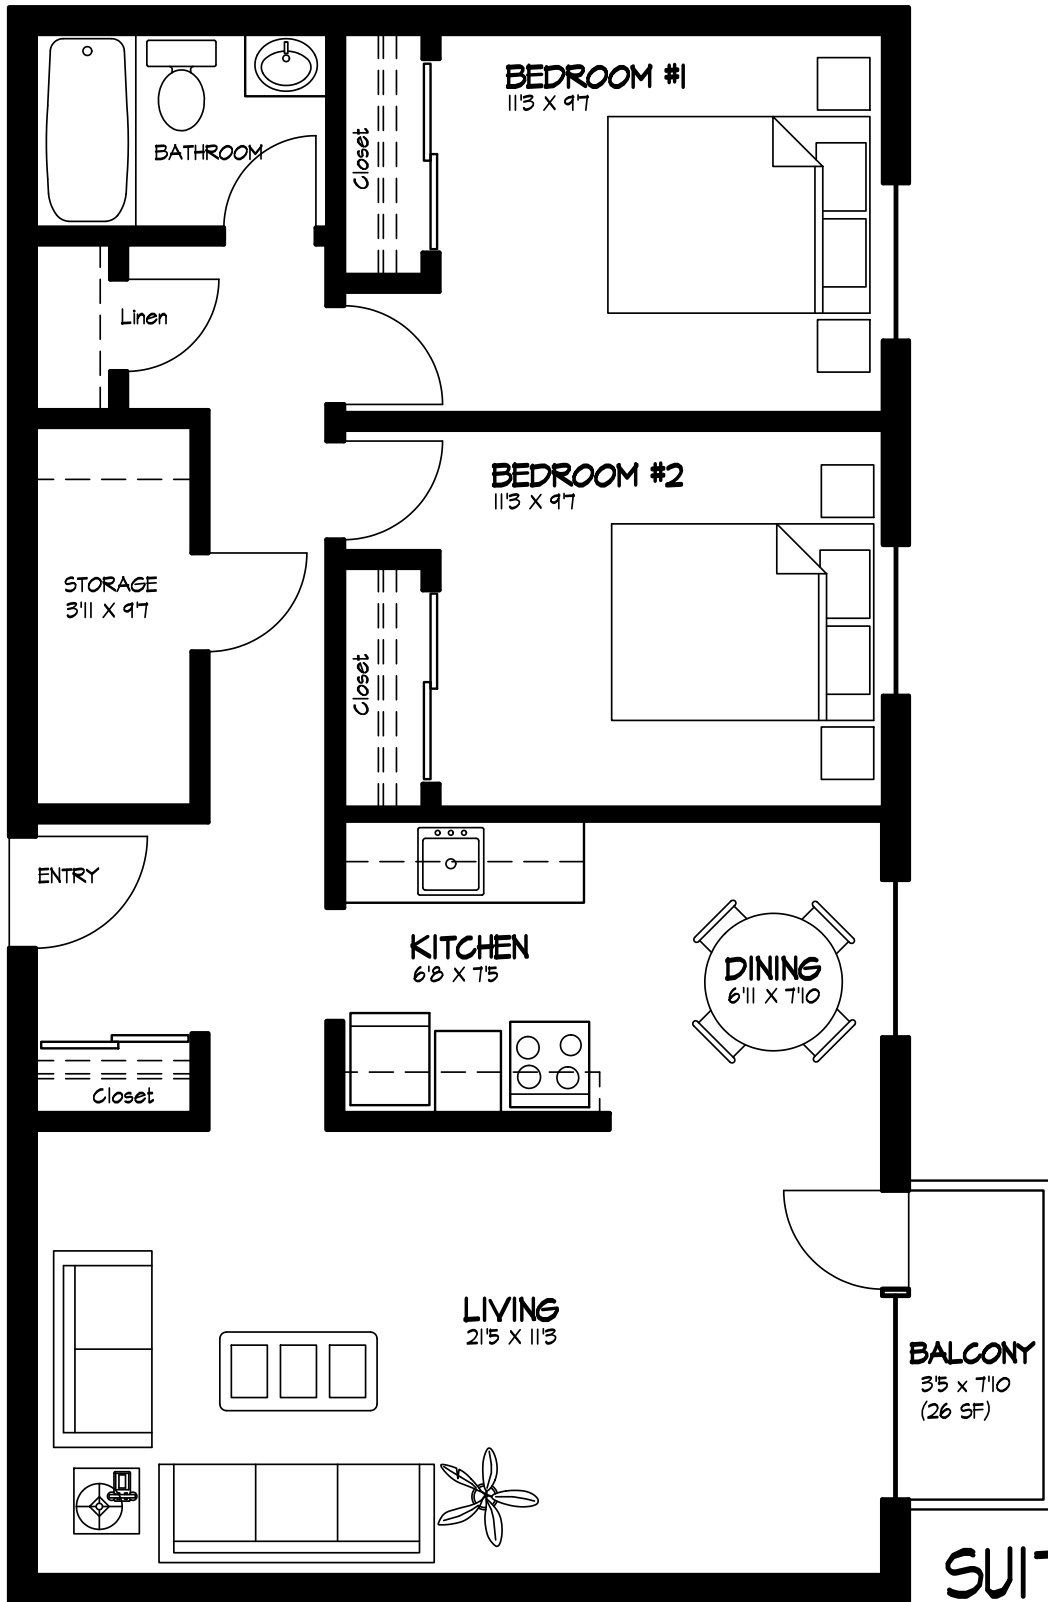

Kane 10316 - 119 Street Edmonton AB

SUITE #17
2 BEDROOM
838 Square Feet
Balcony 26 Square Feet