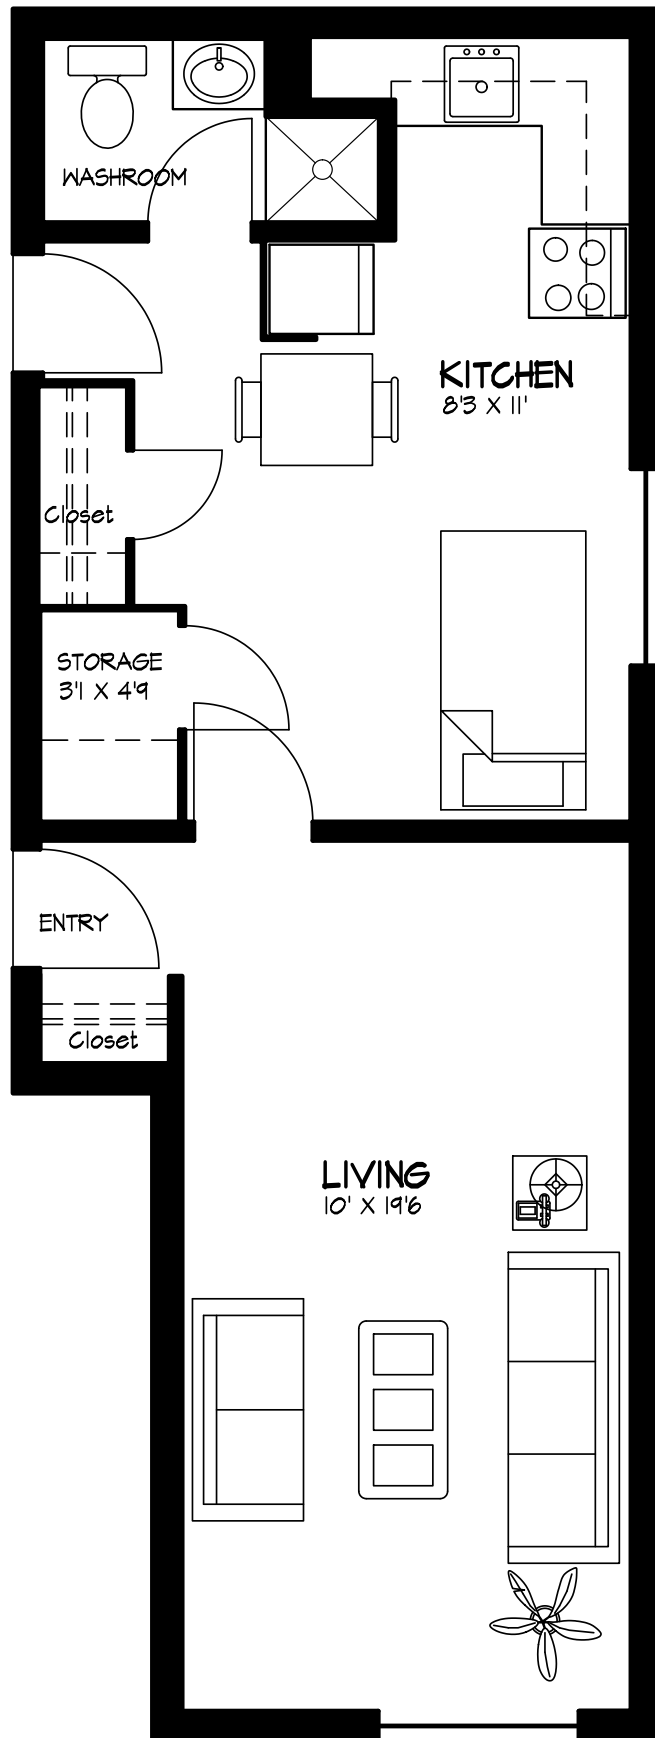

Granville 10605 - 112 Street Edmonton AB

SUITE #112
BACHELOR
449 Square Feet