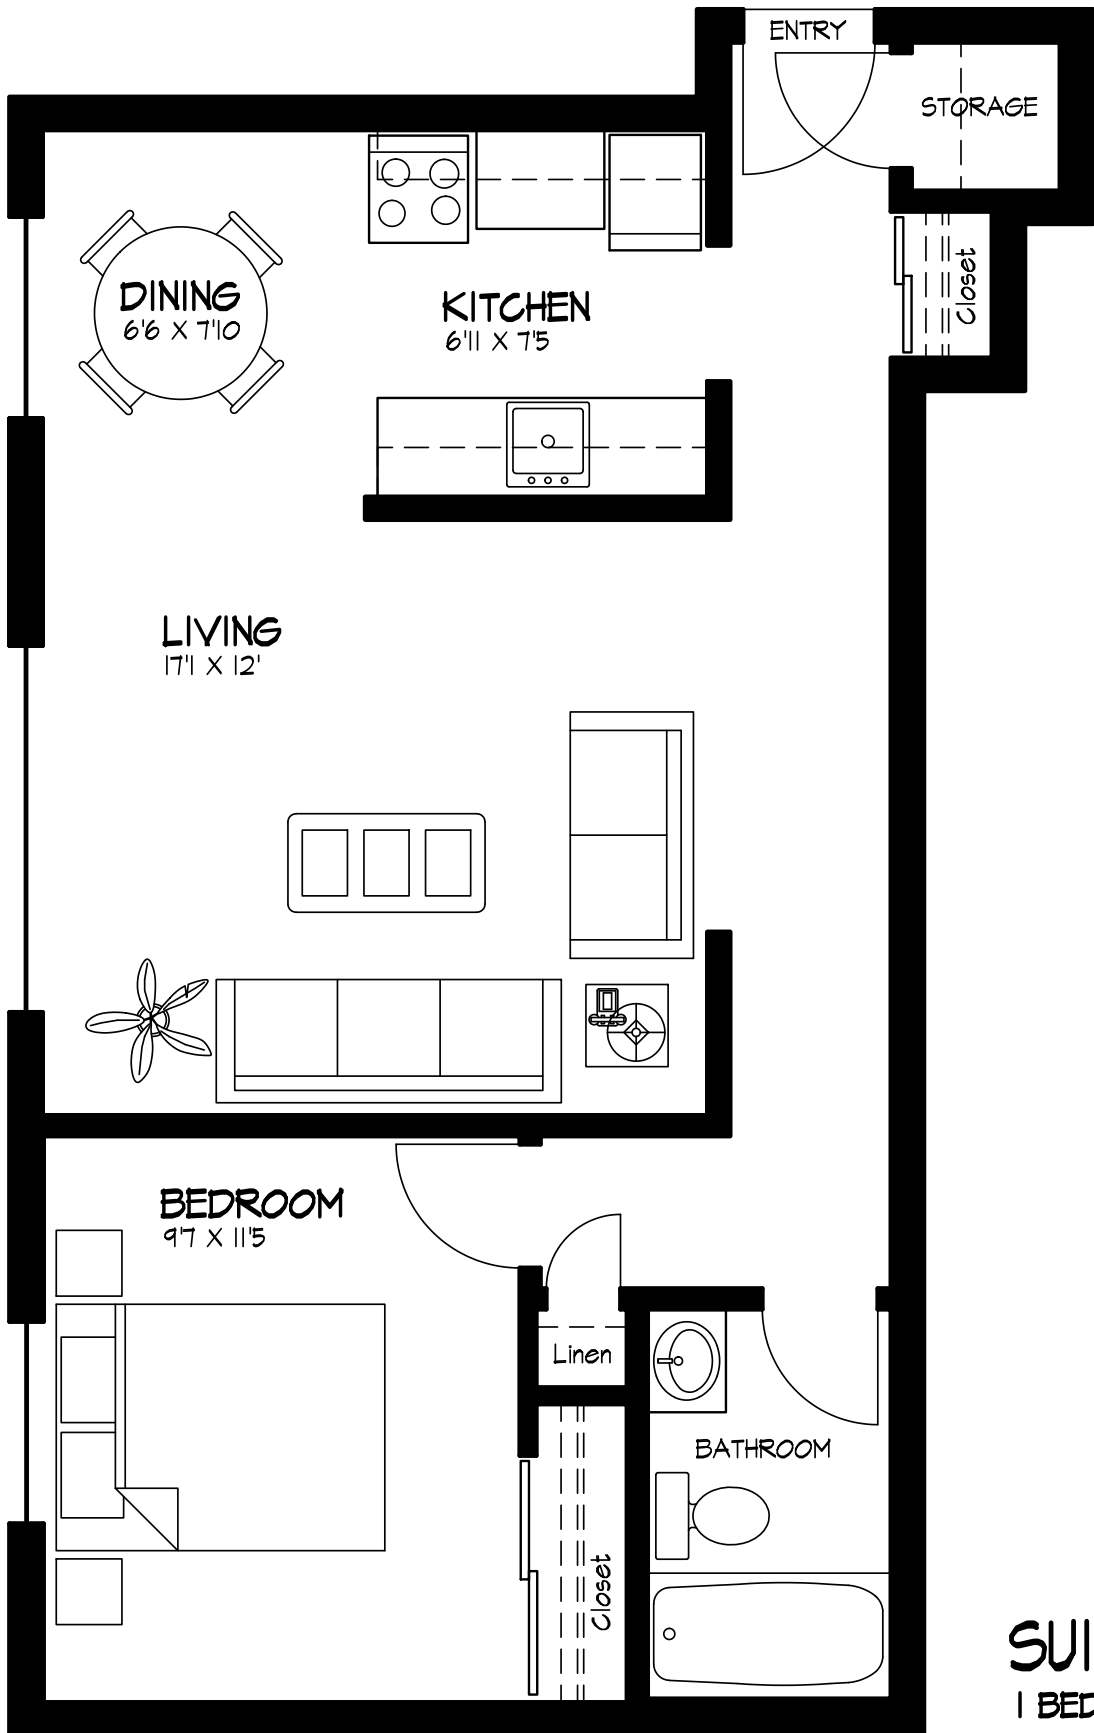

Grace Manor 10634 - 113 Street Edmonton AB

SUITE #205
1 BEDROOM
567 Square Feet