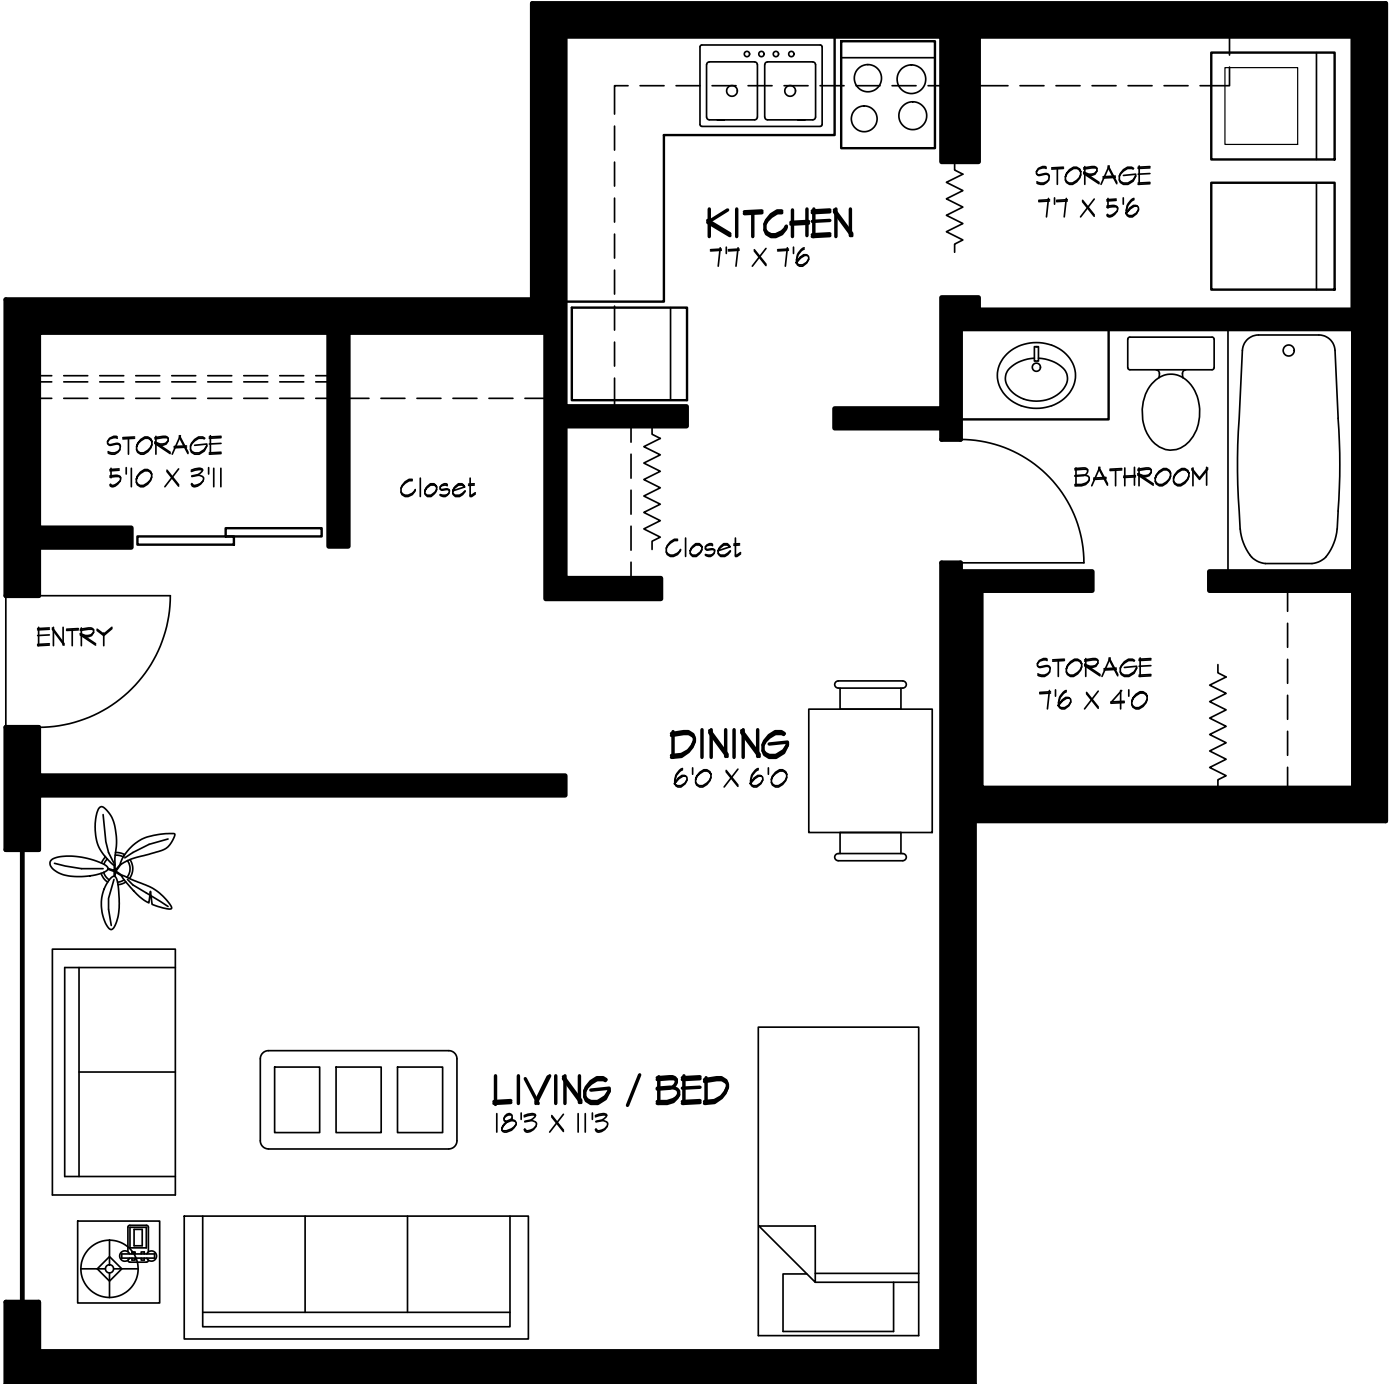

Clareview Court Apartment 3816 - 134 Avenue Edmonton AB

SUITE #29
BACHELOR
550 Square Feet