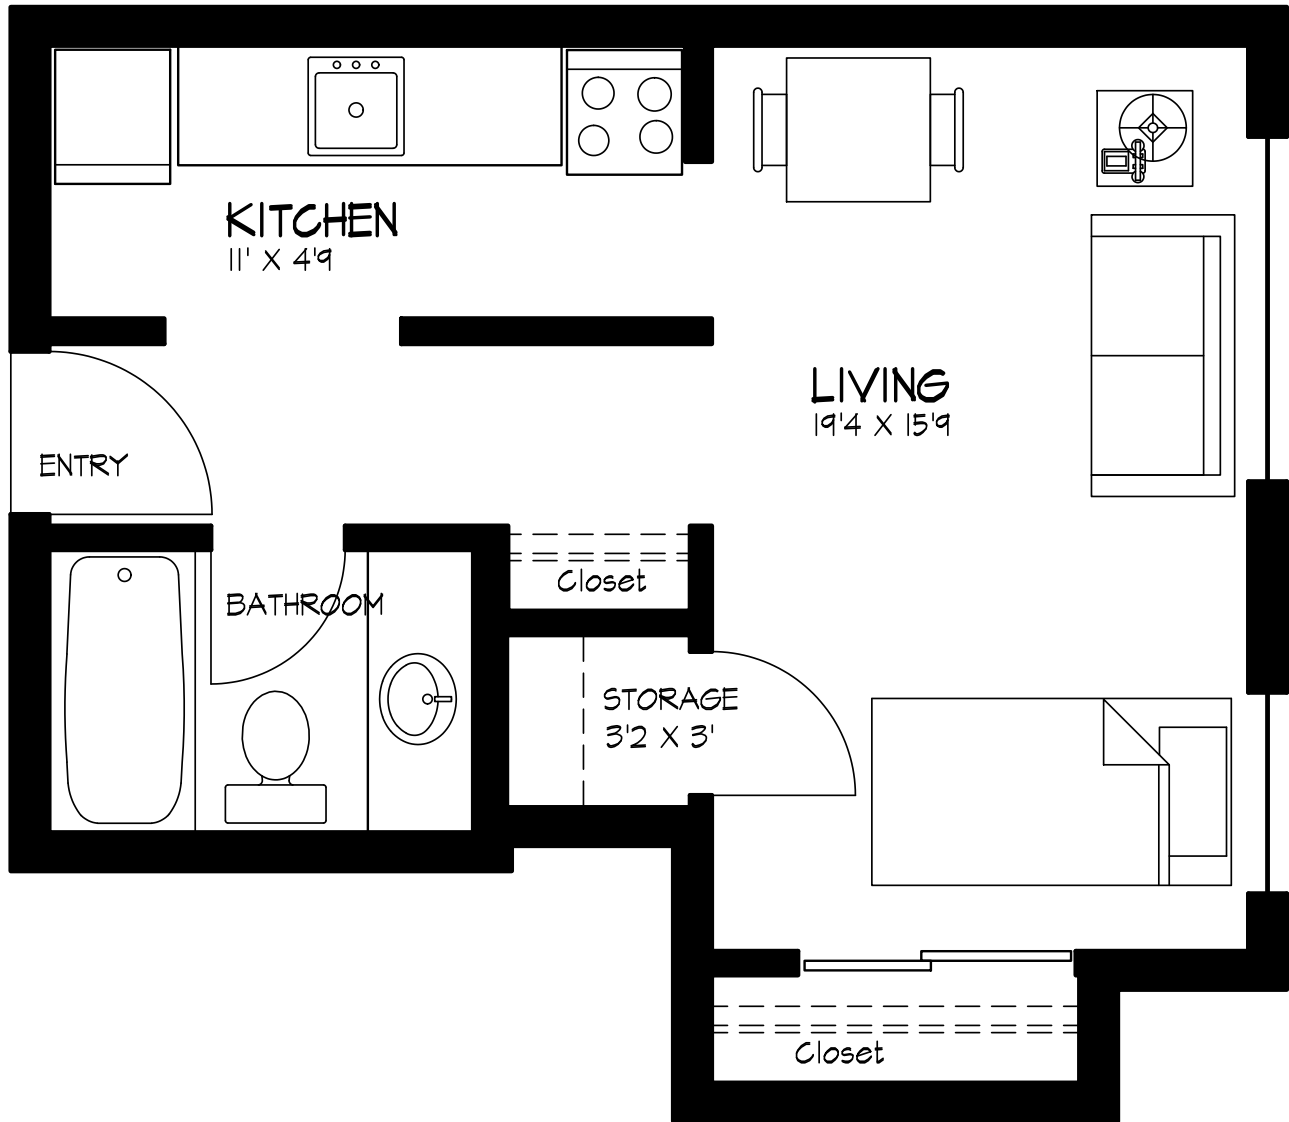

Chelsey 10730 - 109 Street Edmonton AB

SUITE #203
BACHELOR
317 Square Feet