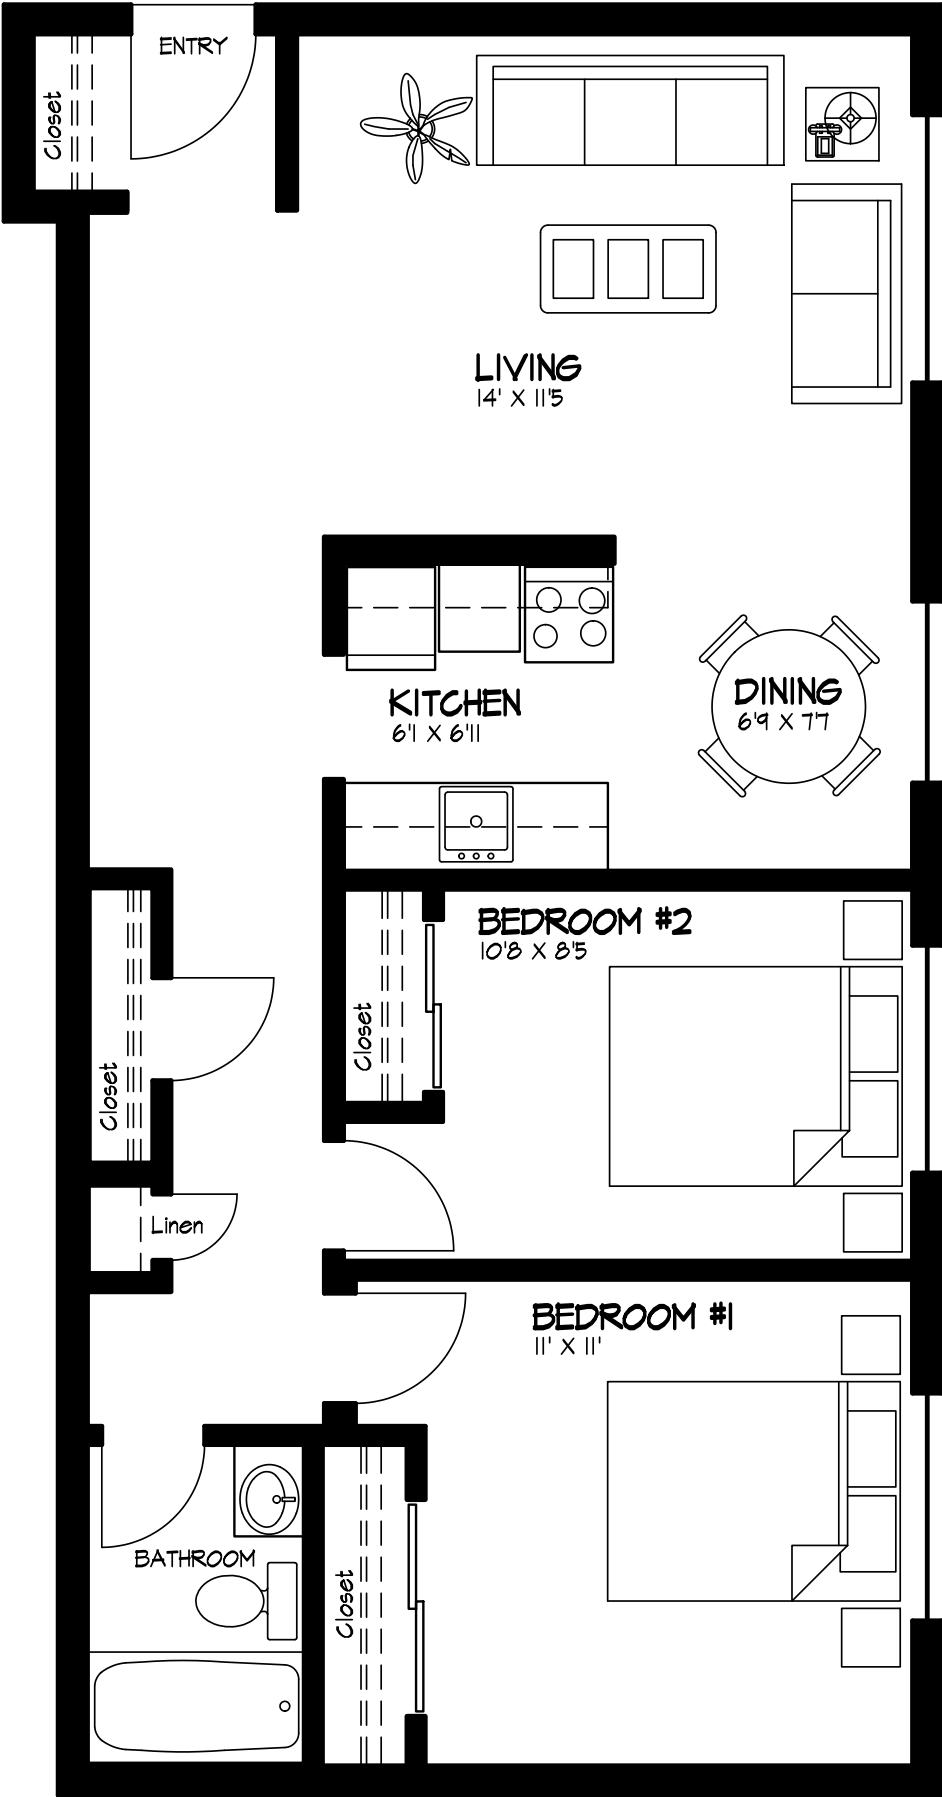

Chelsey 10730 - 109 Street Edmonton AB

SUITE #101
2 BEDROOM
740 Square Feet