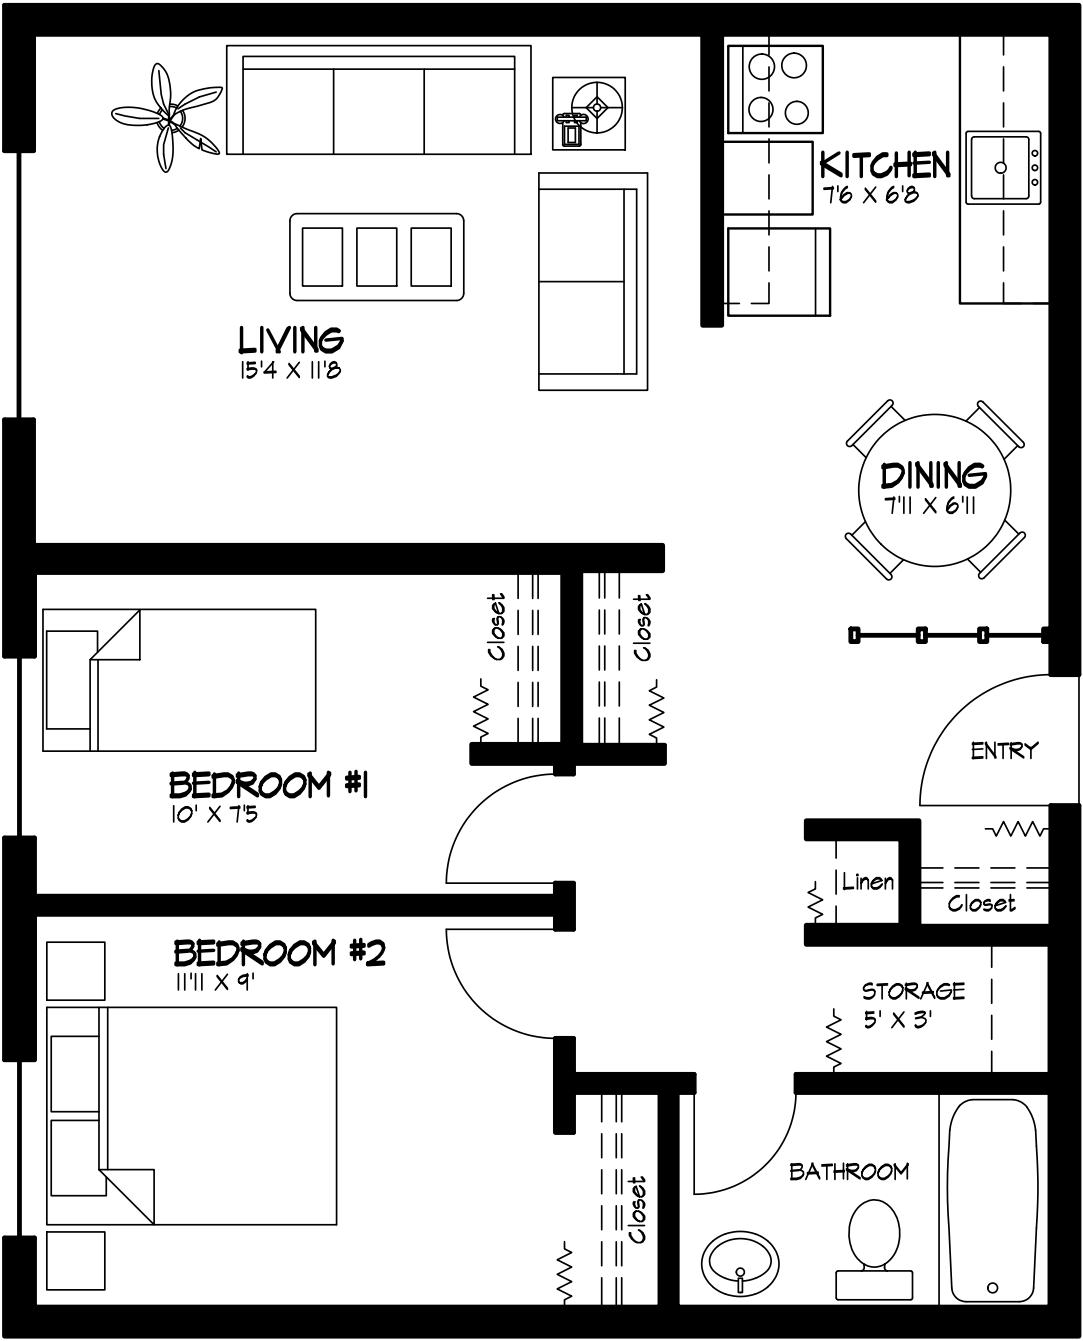

Berkley 10810 - 114 Street Edmonton AB

SUITE #104
2 BEDROOM
679 Square Feet