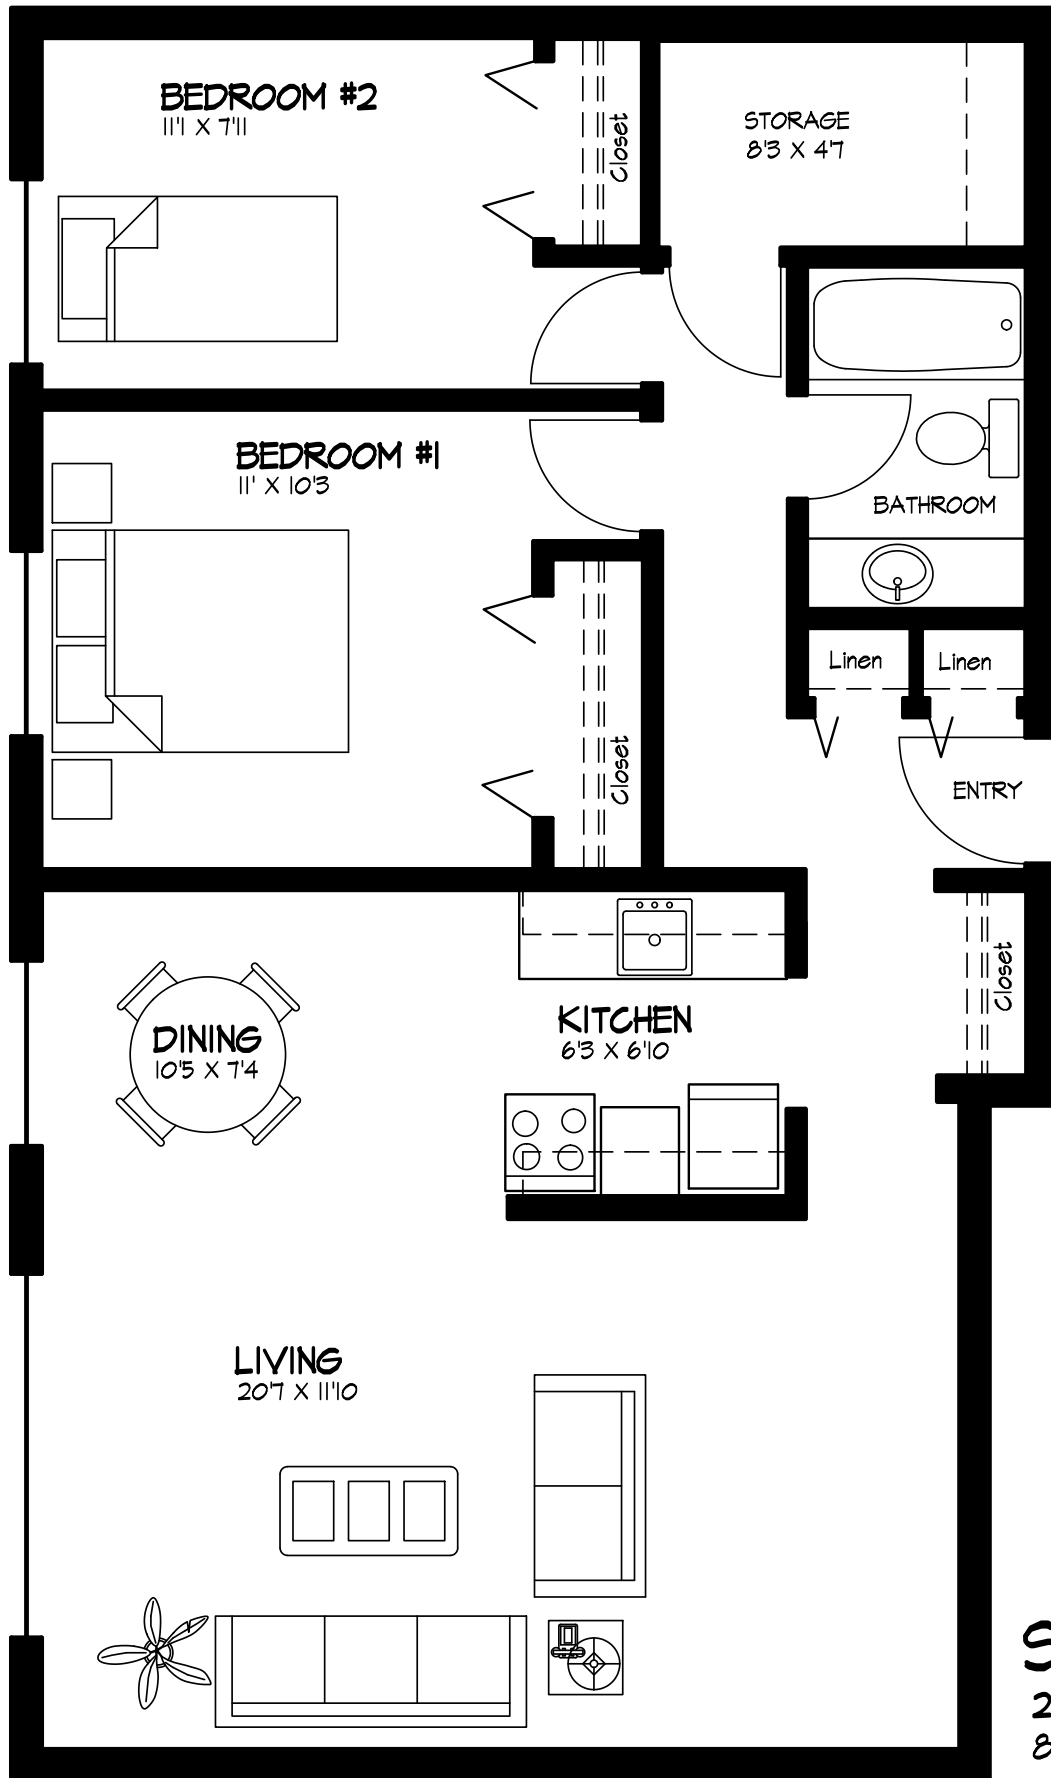

Aspen 12207 - 112 Street Edmonton AB

MAINSTREET
EQUITY CORP.

SUITE #202
2 BEDROOM
825 Square Feet